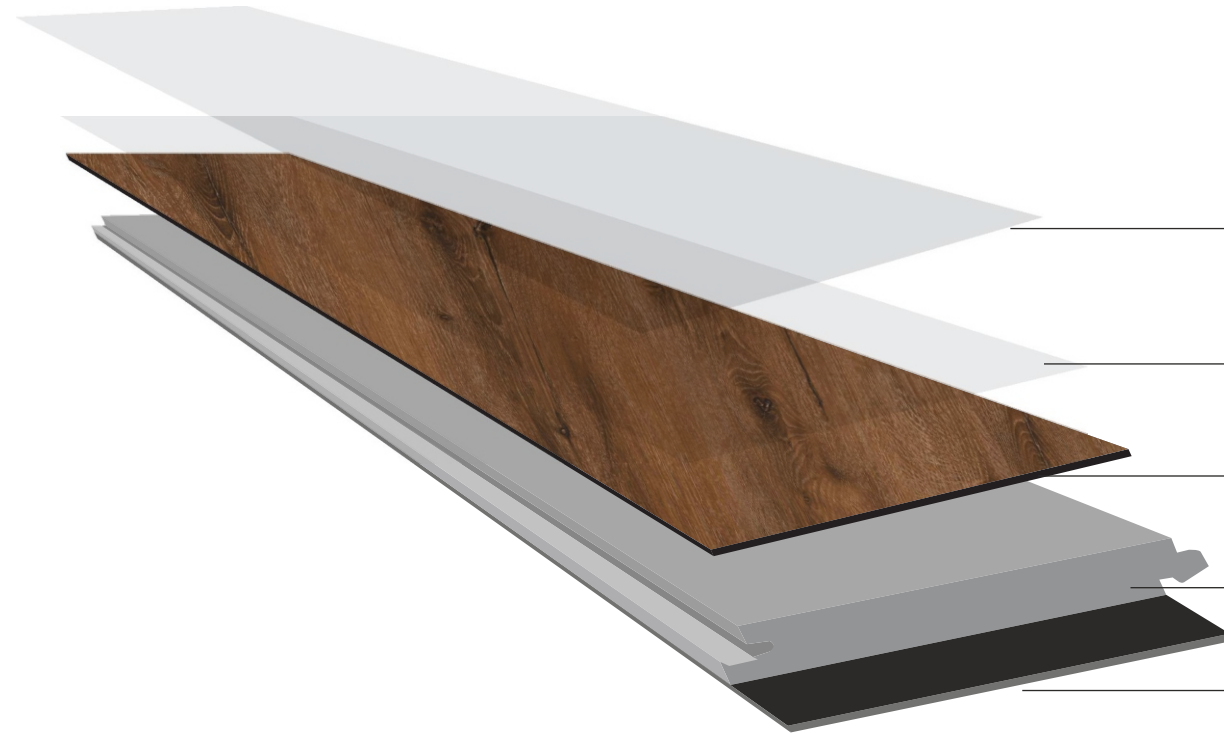

AZARIOTM

INTERNATIONAL

SPC FLOORING

Waterproof Rigid Core Vinyl Tiles

NEW COLLECTION JUNE - 2023

Why SPC Flooring?

-  Lower Thickness & Weight
-  Impact Resistances
-  Easy to Clean Floor
-  Stain Free
-  Green Product
-  Dust free Installaion
-  Flame Resistant
-  Scratch Resistant
-  Easy to Carry
-  Modular
-  Glue Free
-  Less Dead Weight
-  Quick Installaion
-  Recyclable
-  Weather Proof
-  Termite Resistant
-  Water Proof

CLICK TILE

Easy & Hassle Free Installation

Structure

UV Coating

Reduce fading to sun light near window or any other indoor environment

Wear Layer

Strong wear-resistance for foot trac and make the surface scratch resistance.

Decor Film

A design layer of high-resolution photo of real wood that is reproduced with sophisticated printing techniques.

SPC Core Sheet

primary layer of the SPC structure

Underlayment

Effective sound reduction and cushioning incorporates amoisture barrier and mold repellent