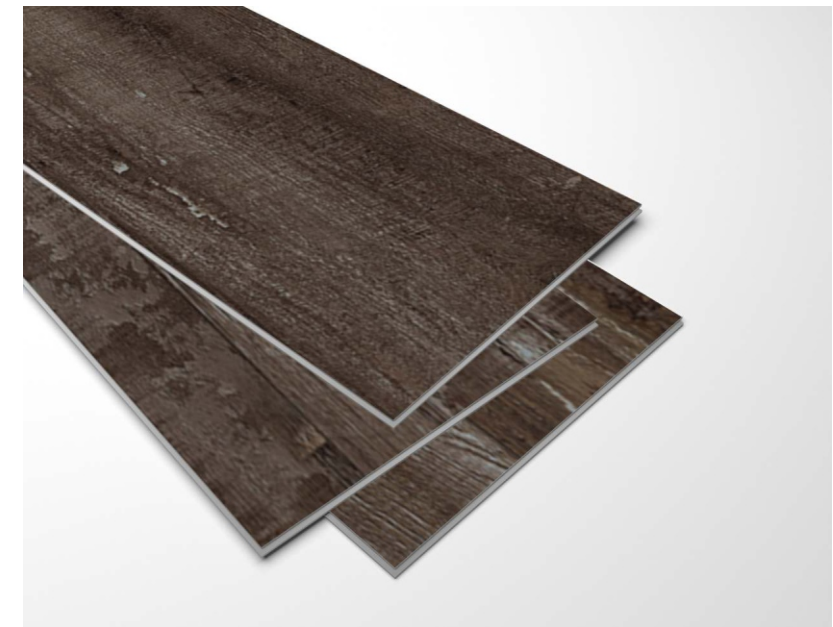

Thickness :
5mm

CLICK TILE

Easy & Hassle Free Installation

veli
sh

181x1220x5mm

Design :
VELISH

Size :
181x1220mm

Thickness :
5mm