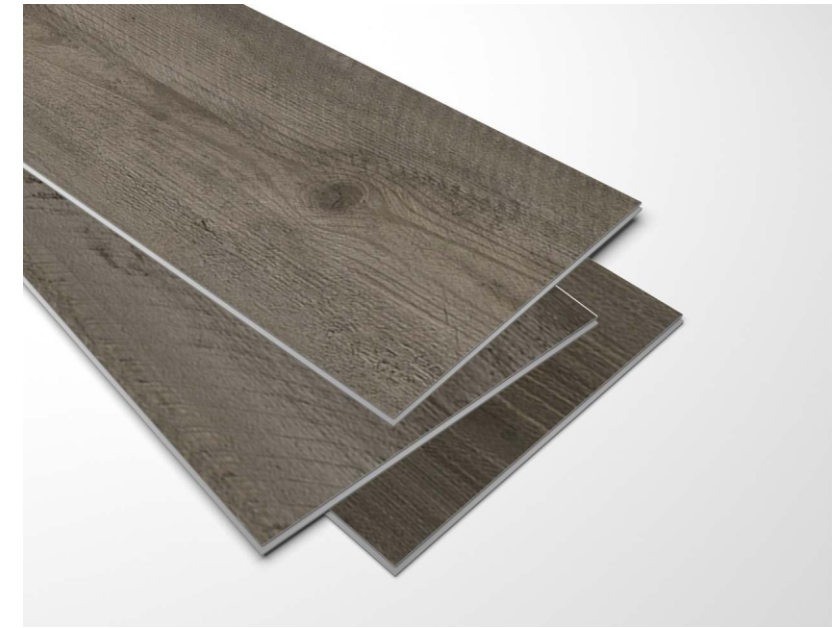

Design :
TRENZ

Size :
181x1220mm

Thickness :
5mm

CLICK TILE

Easy & Hassle Free Installation