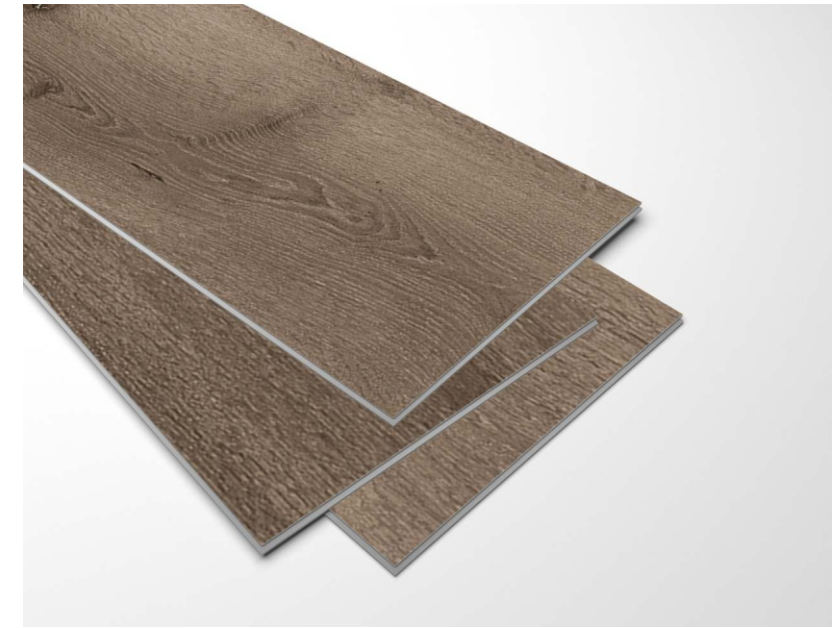

Design :
CLAIR

Size :
181x1220mm

Thickness :
5mm

CLICK TILE

Easy & Hassle Free Installation