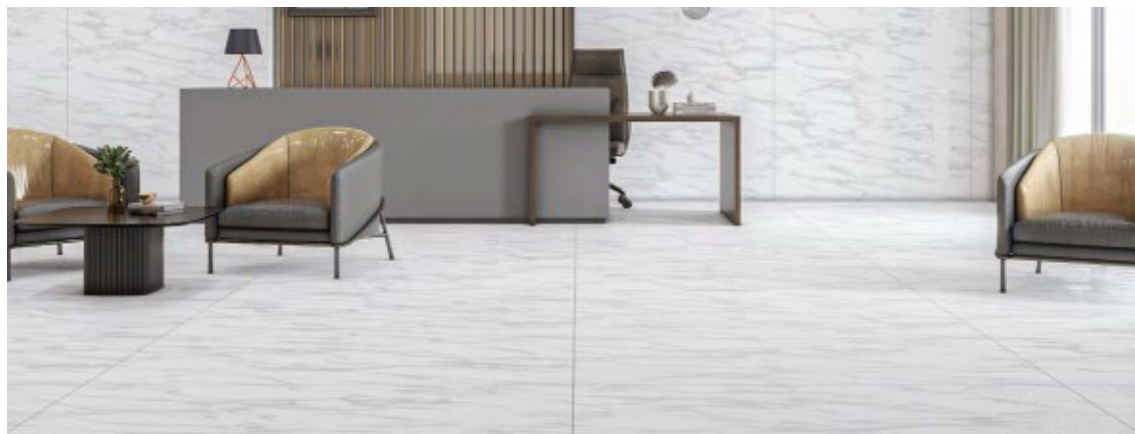

MAKING YOUR IMAGINATION COME TRUE.

800x
1600mm

**SATVARIO
LASA**

Rustic Carving
Endless