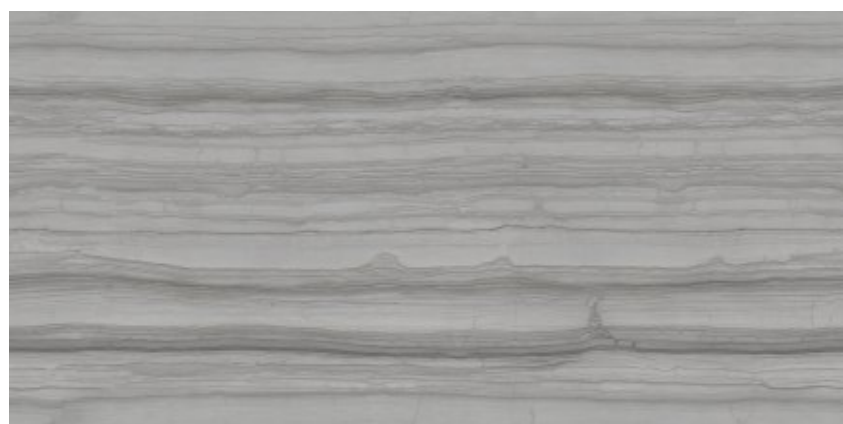

**FLORIS
NATURAL**

800x
1600mm