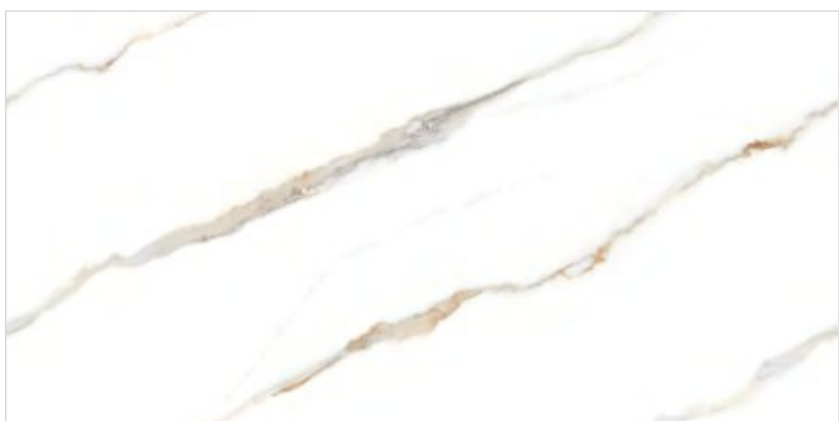

**SATVARIO
AKROS**

800x
1600mm