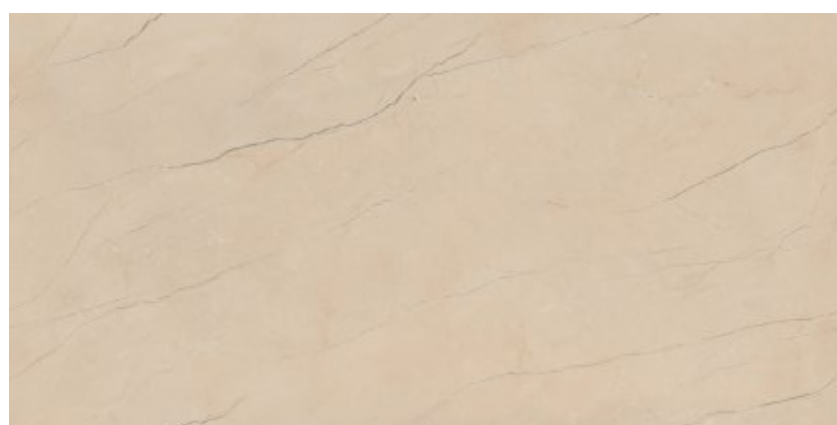

**FENNO
BEIGE**

800x
1600mm

**ELEGANT AND VIVID COLOURS
THAT ENHANCE THE NATURAL BEAUTY.**