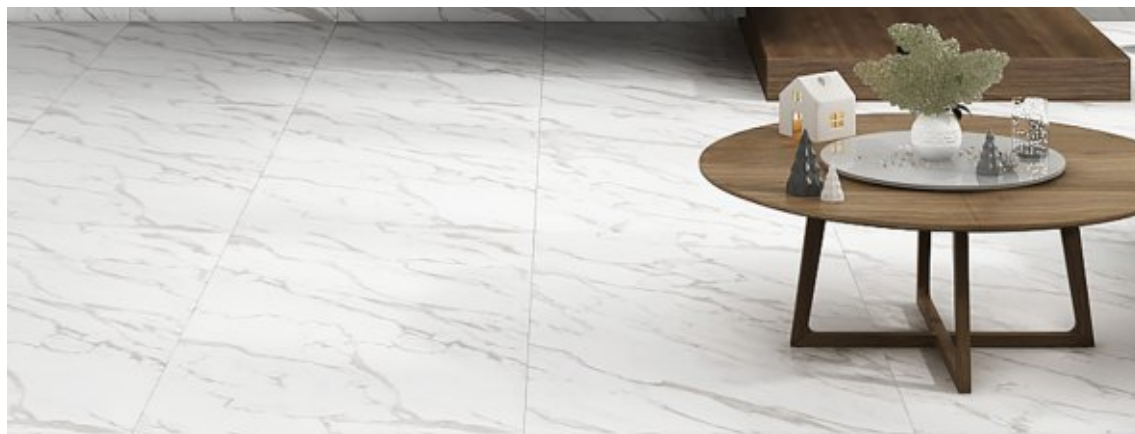

**CREATES A GENUINE AND
UNIQUE INTERIOR.**

800x
1600mm

**MARLIN
BROWN**

Rustic
Carving

MARLIN BROWN

800x
1600mm

Rustic
Carving

AMALGAMATION OF MAGNIFICENCE AND SUPREMACY.