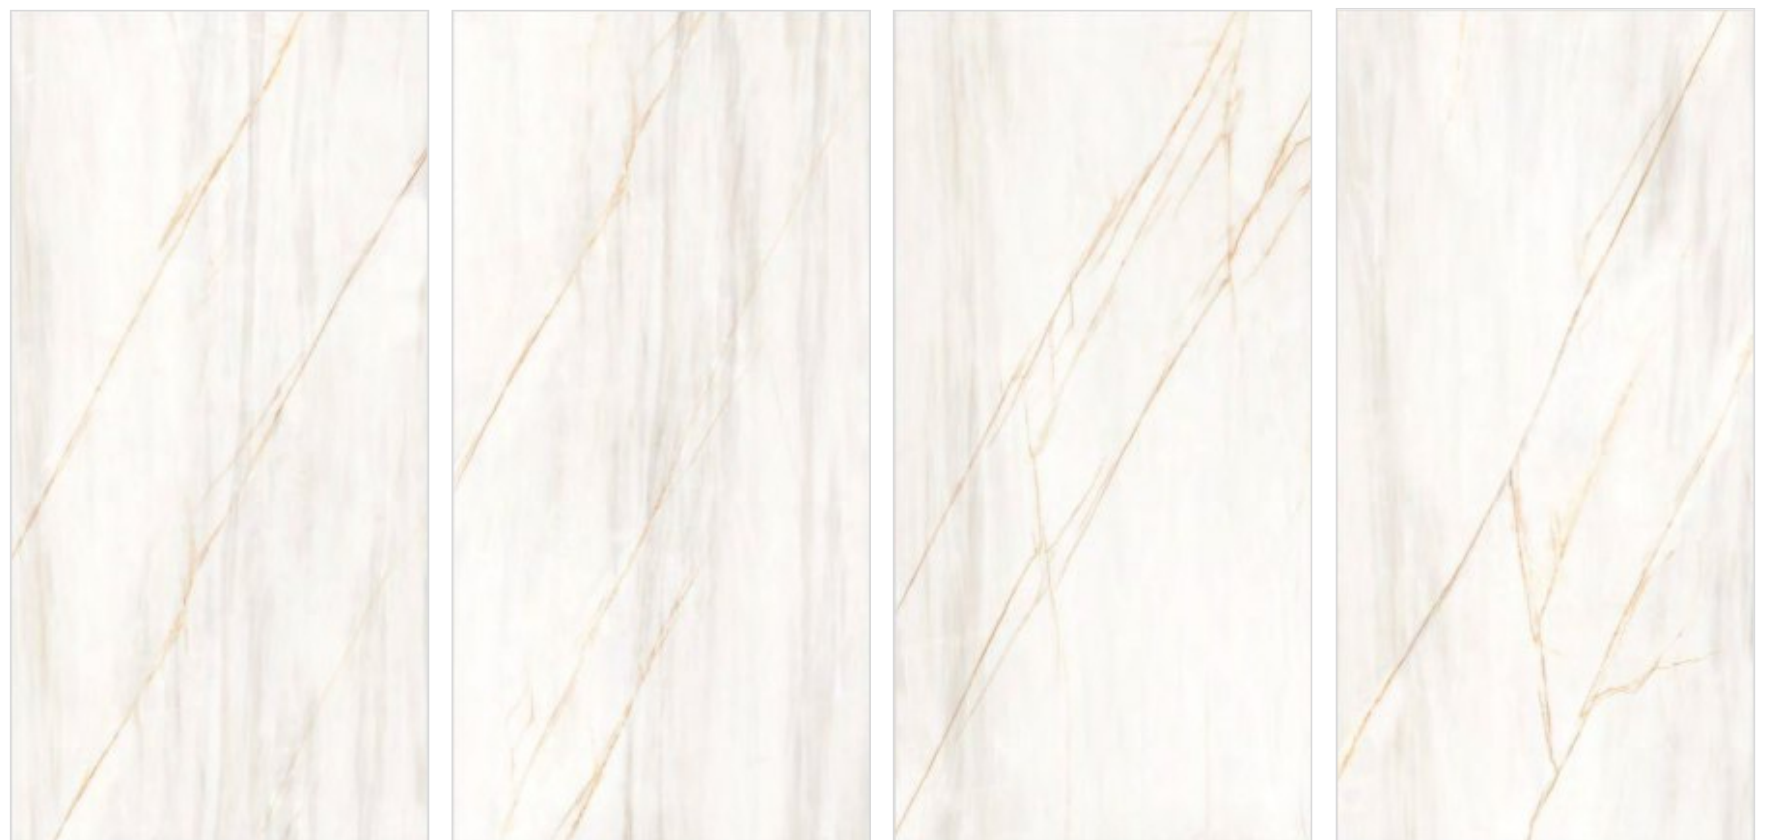

SPIDER BROWN

800x
1600mm

Rustic
Carving