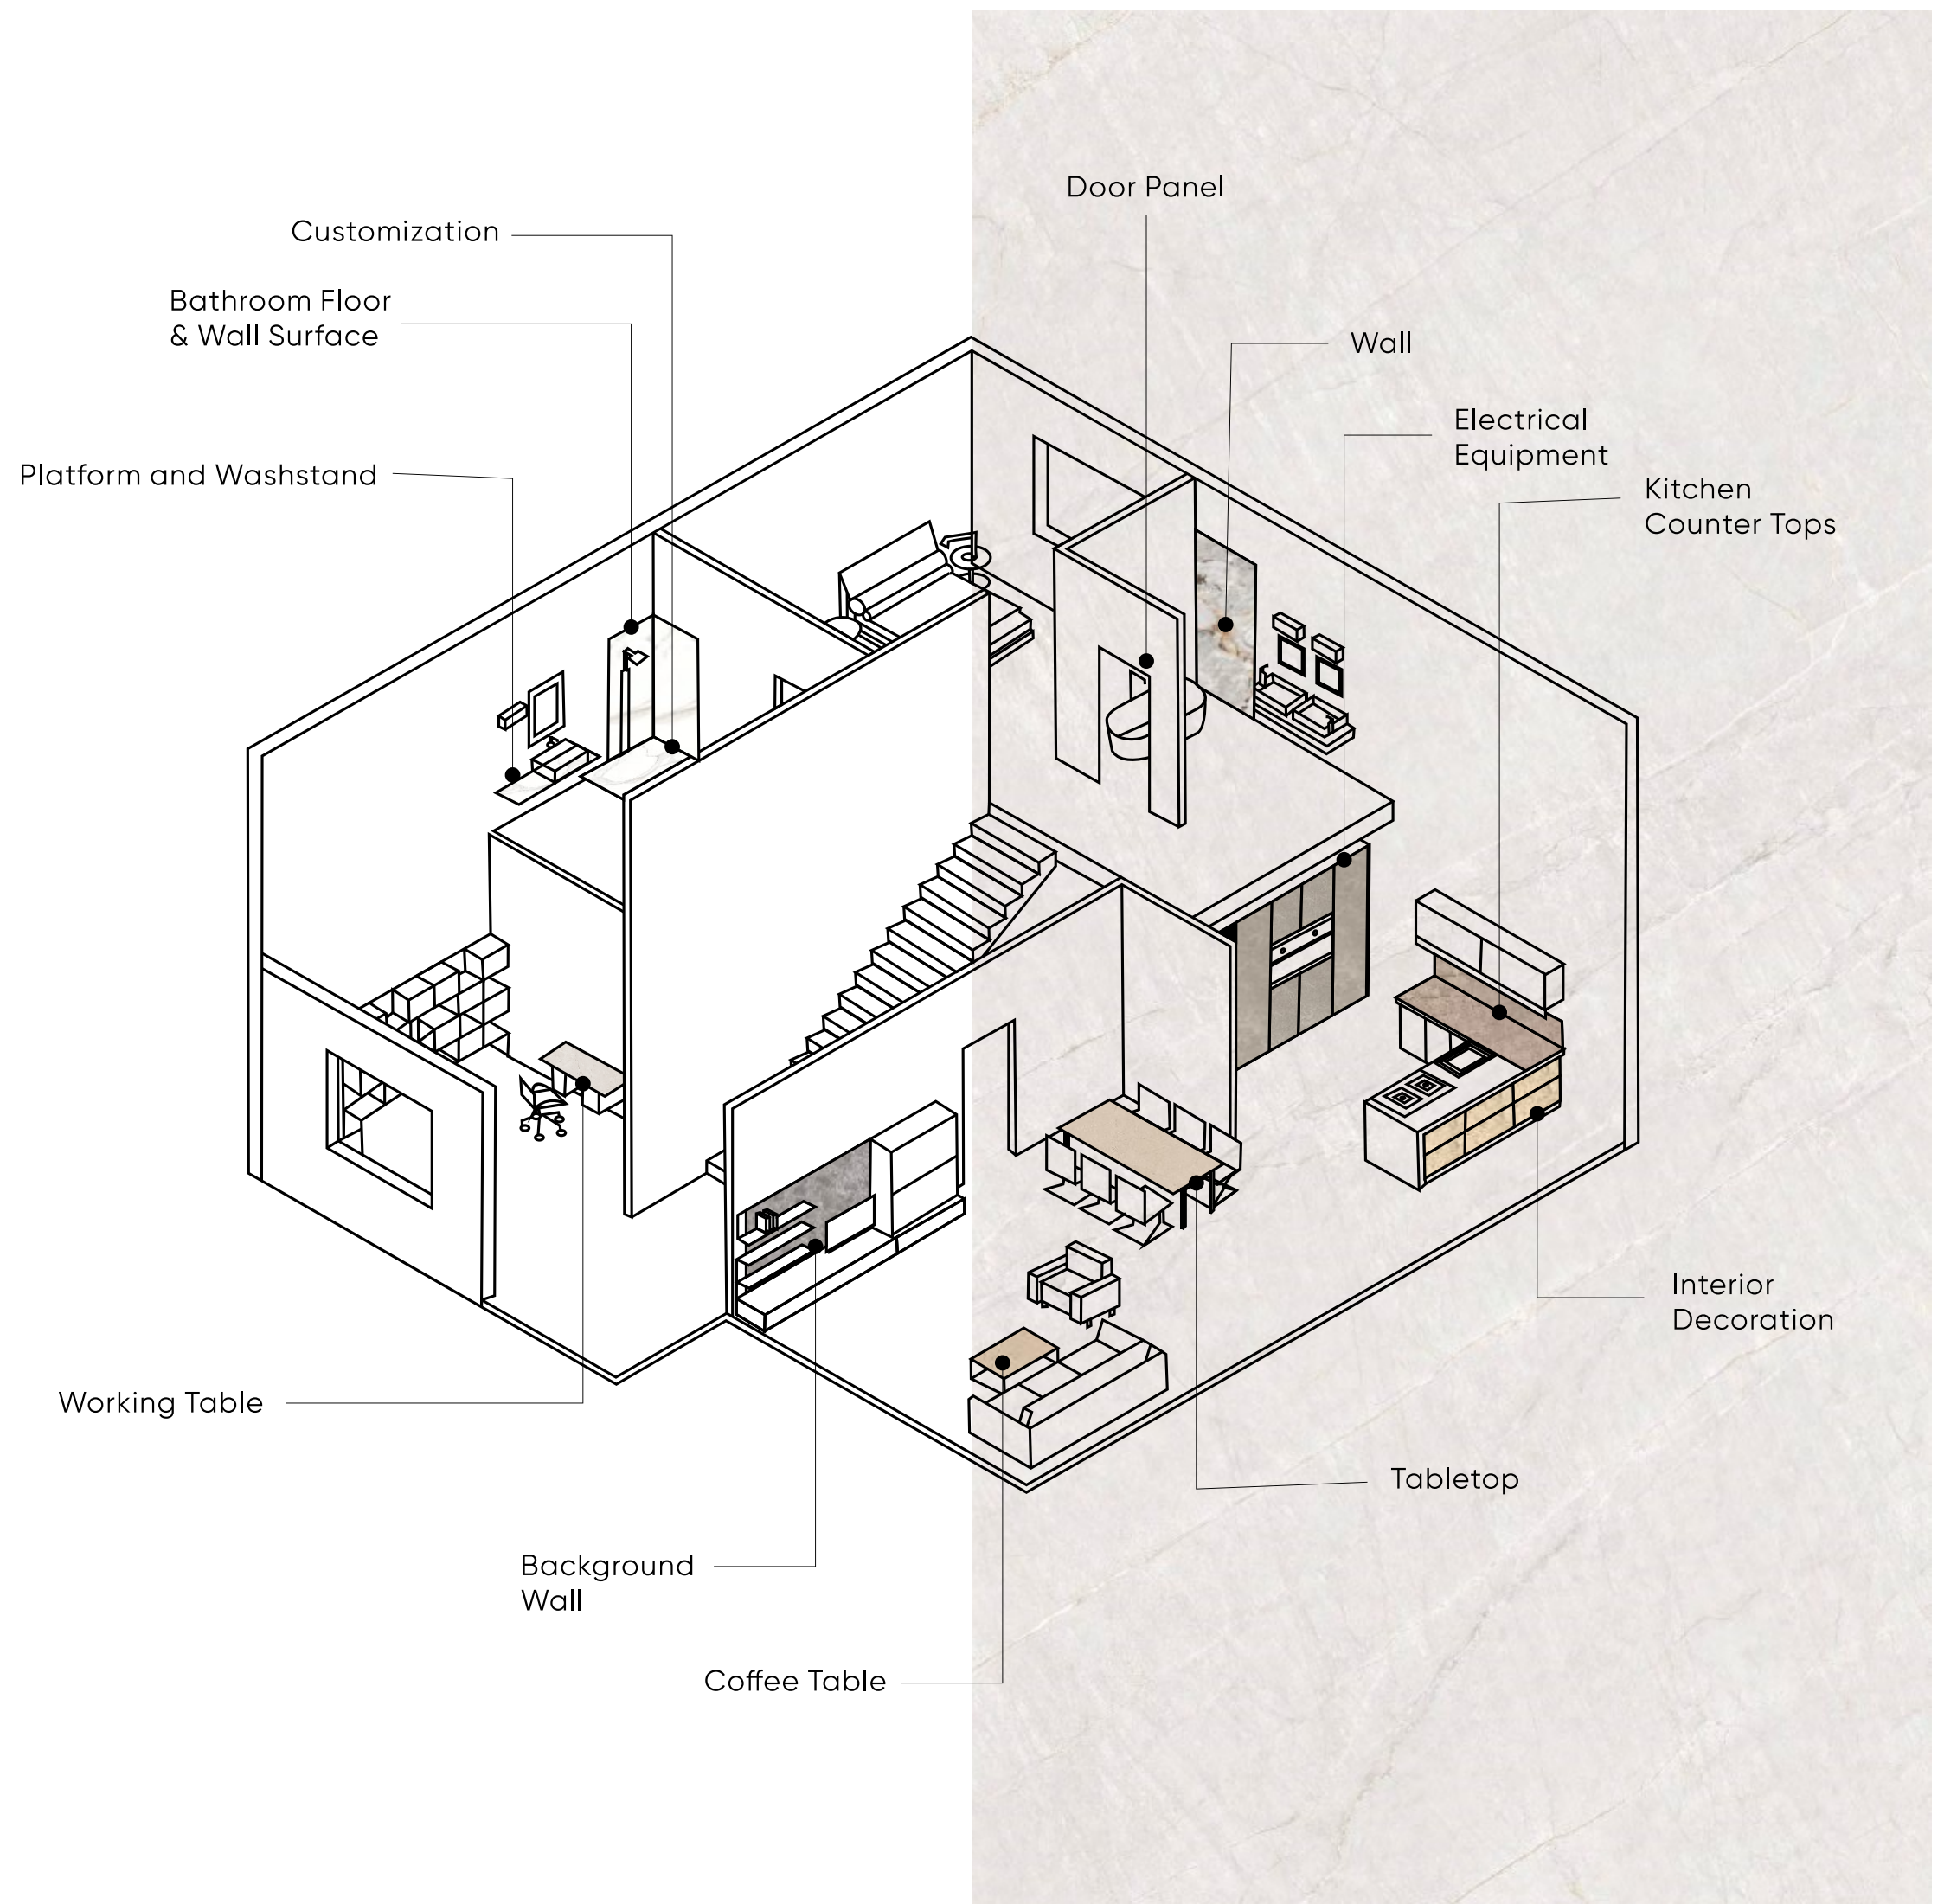

ENDLESS POSSIBILITIES

Not just floors and walls: Marvel World allows you to use the marble effect in any interior design to create furnishing elements such as tables, countertops, splash guards, and sinks. The quality of Atlas Concorde porcelain tiles guarantees high performance in any use.