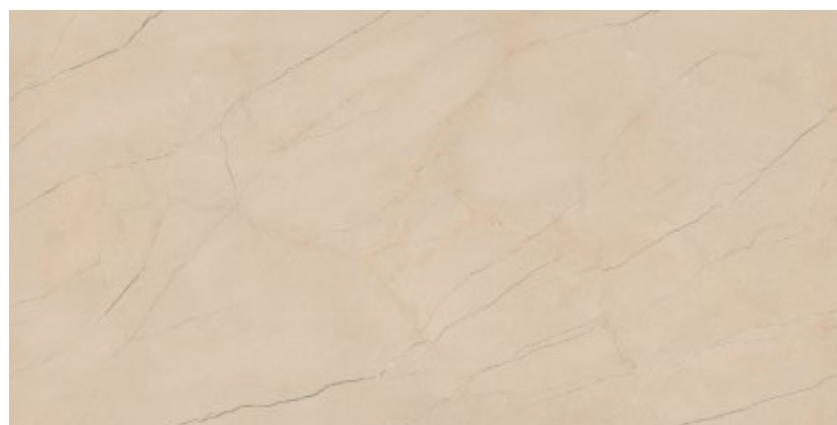

**FENNO
BEIGE**

800x
1600mm

**ELEGANT AND VIVID COLOURS
THAT ENHANCE THE NATURAL BEAUTY.**