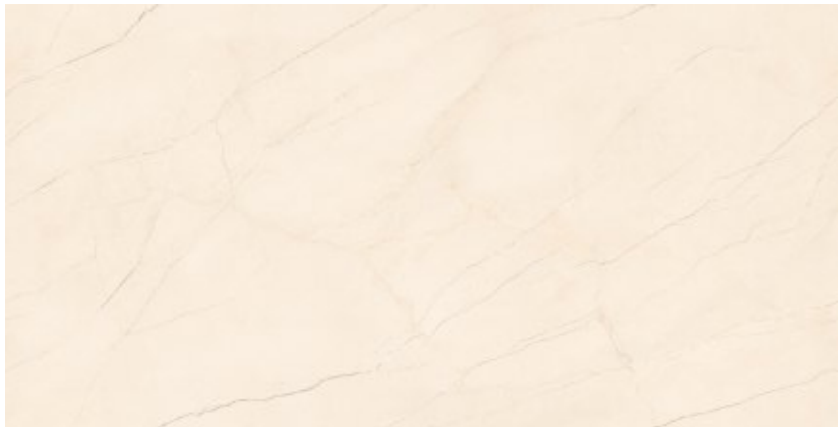

**FENNO
CREMA**

800x
1600mm

**A UNIQUE BLEND OF TRADITION
AND NEW TRENDS.**