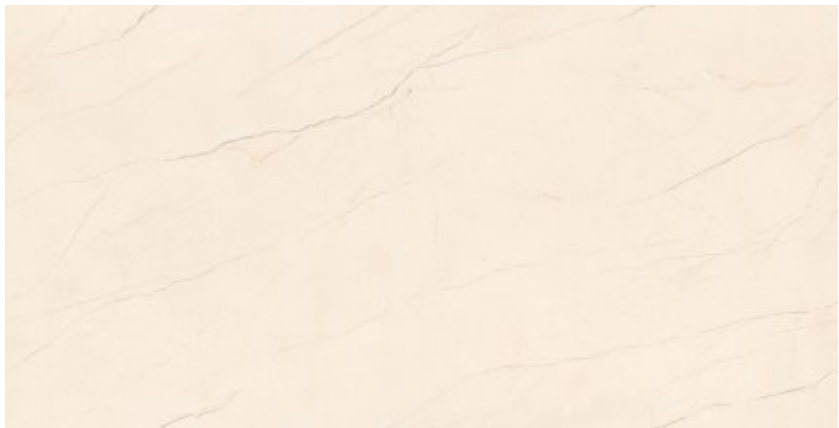

**FENNO
CREMA**

800x
1600mm

**A UNIQUE BLEND OF TRADITION
AND NEW TRENDS.**