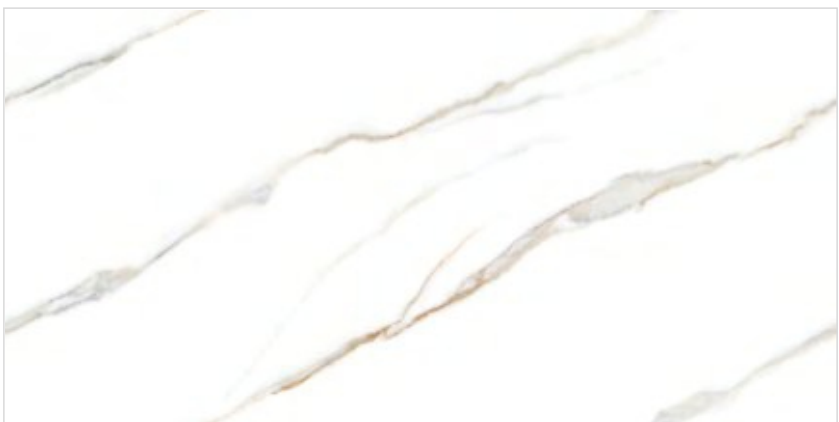

**SATVARIO
AKROS**

800x
1600mm