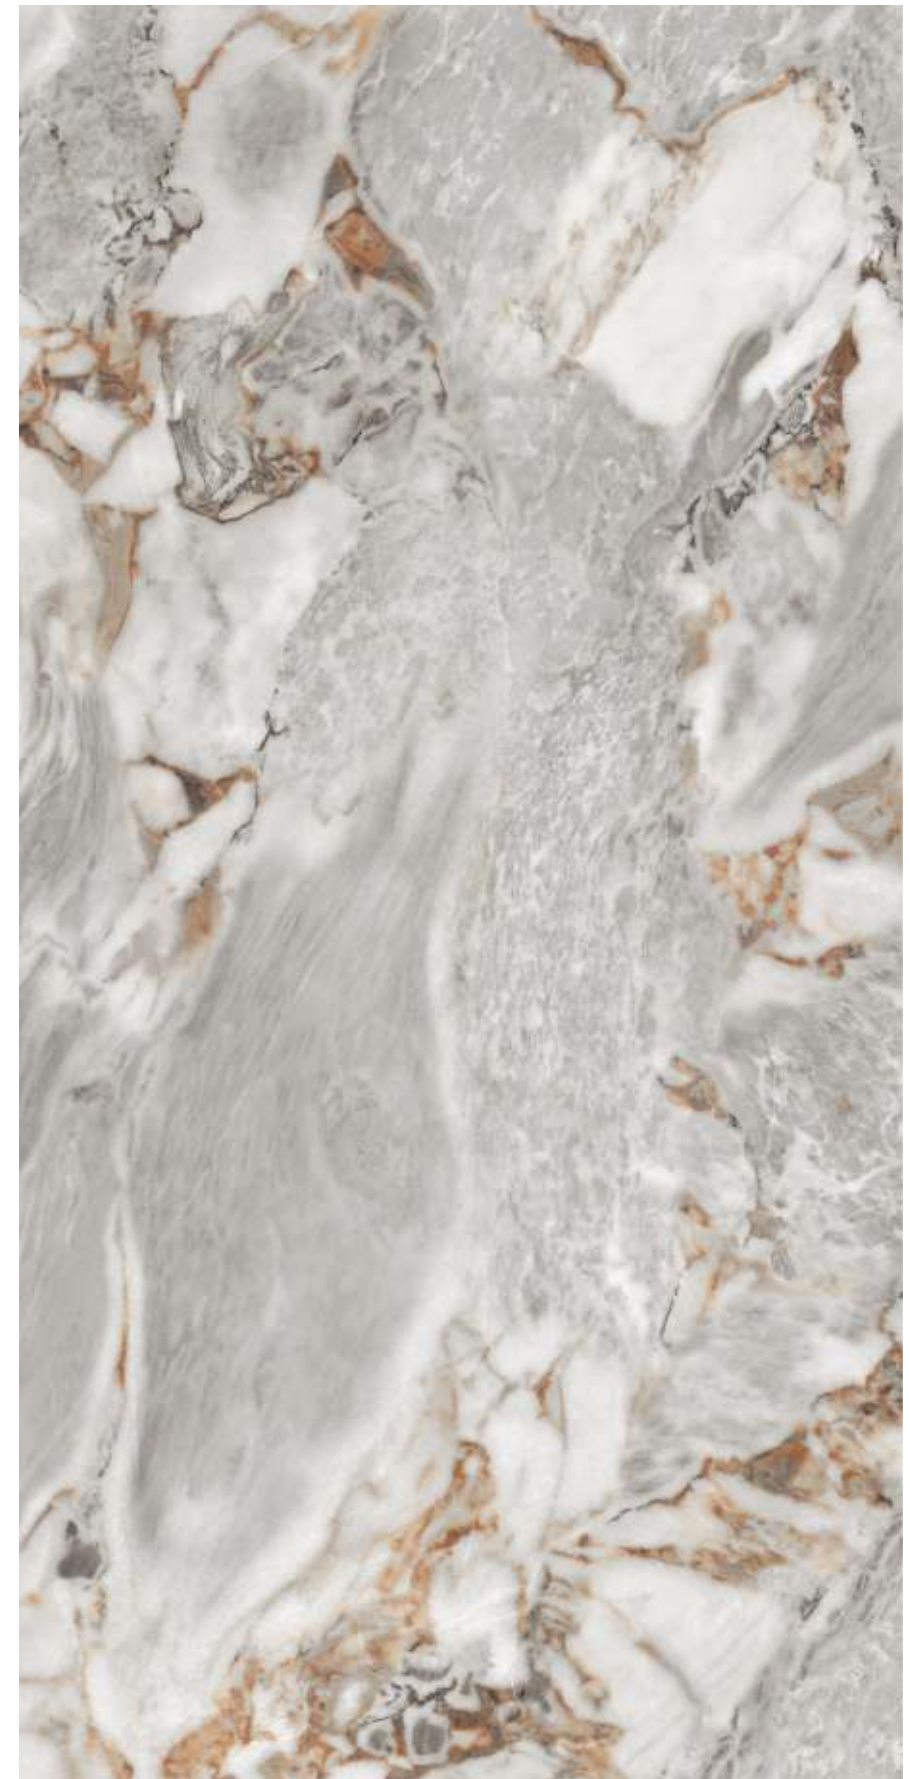

ADD CHARACTER AND DISTINCTION TO ANY SPACE.

800x
1600mm

**LAVISH
GREY**

Glossy