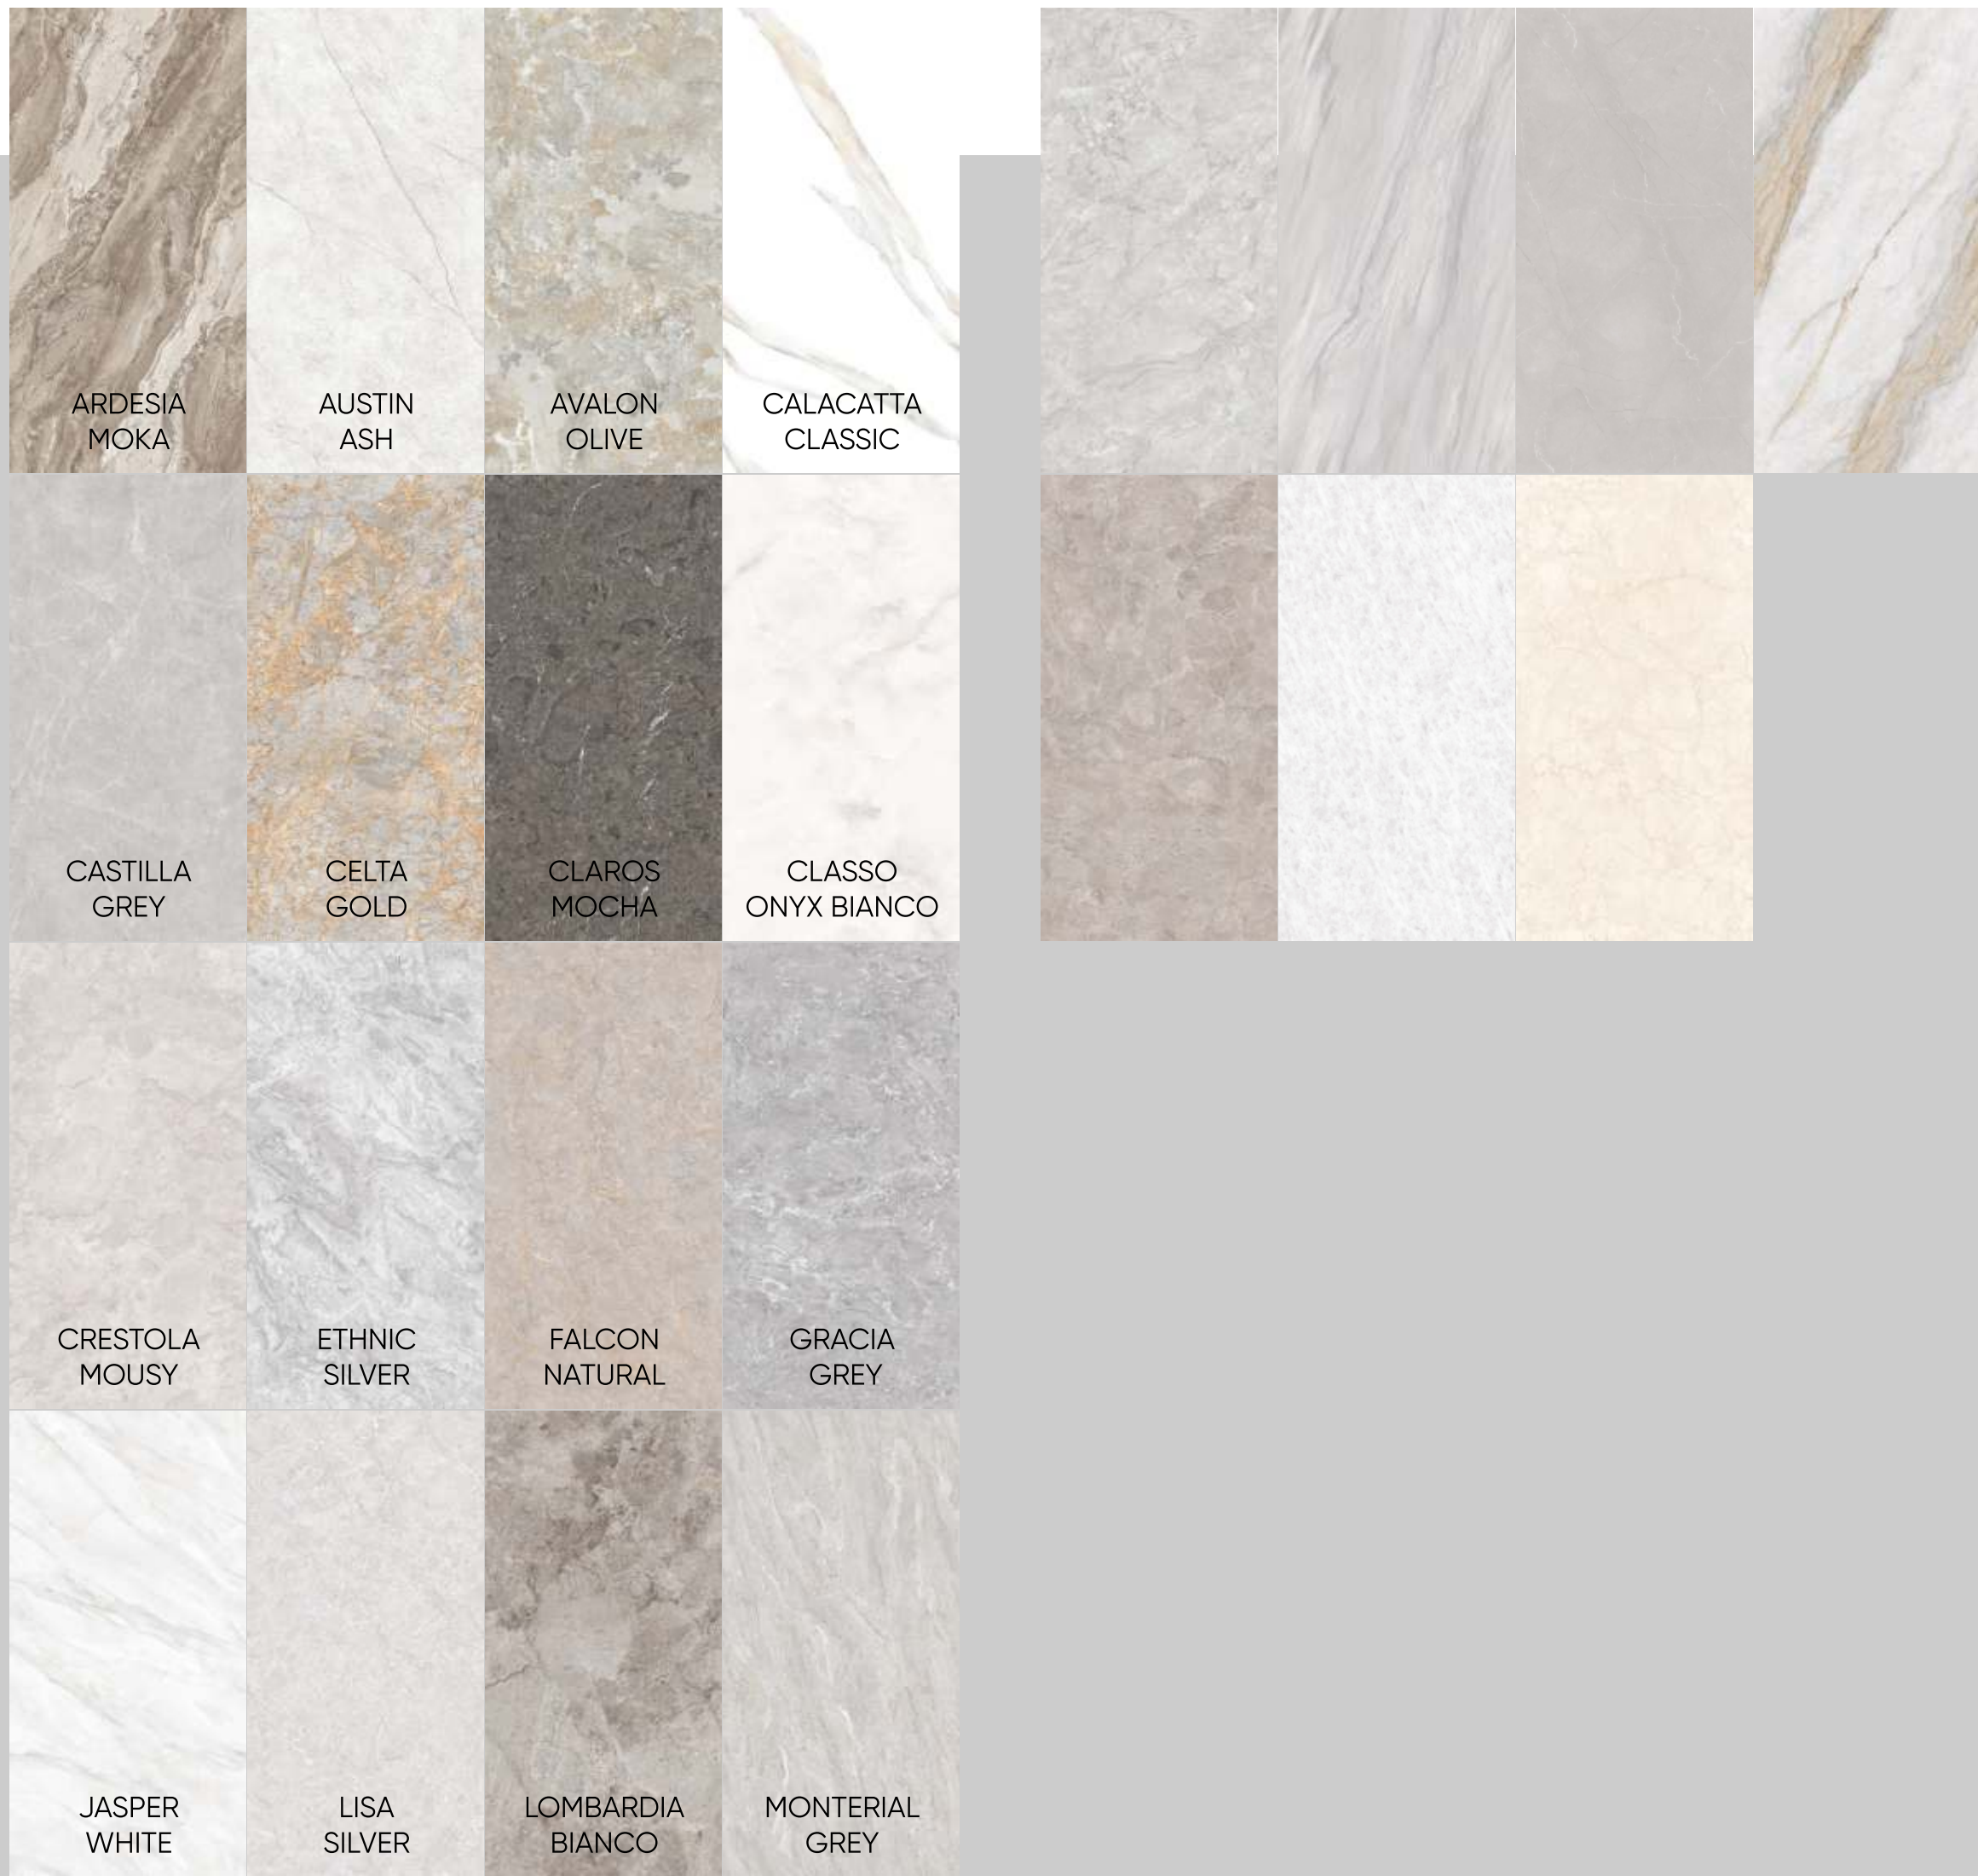

COMPLETE RANGE FOR ANY ARCHITECTURAL & DESIGN NEEDS