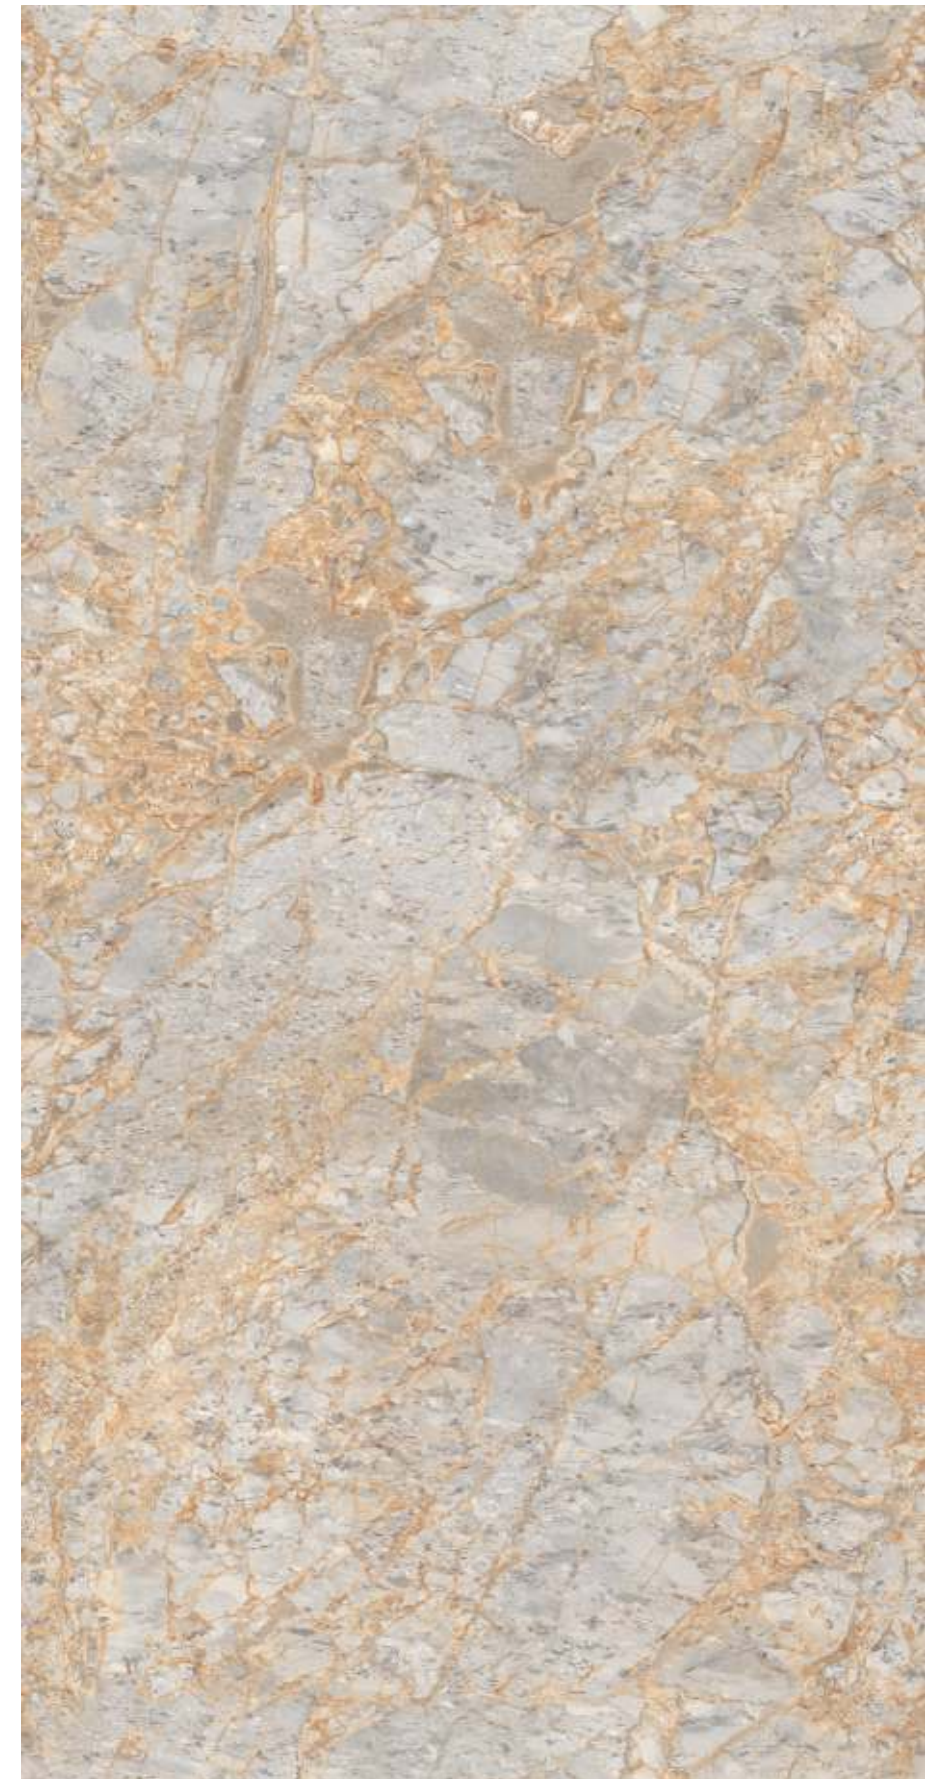

**OFFERS A MODERN AND  
SOPHISTICATED LOOK.**

800x  
1600mm

**CELTA  
GOLD**

**endless**  
collection