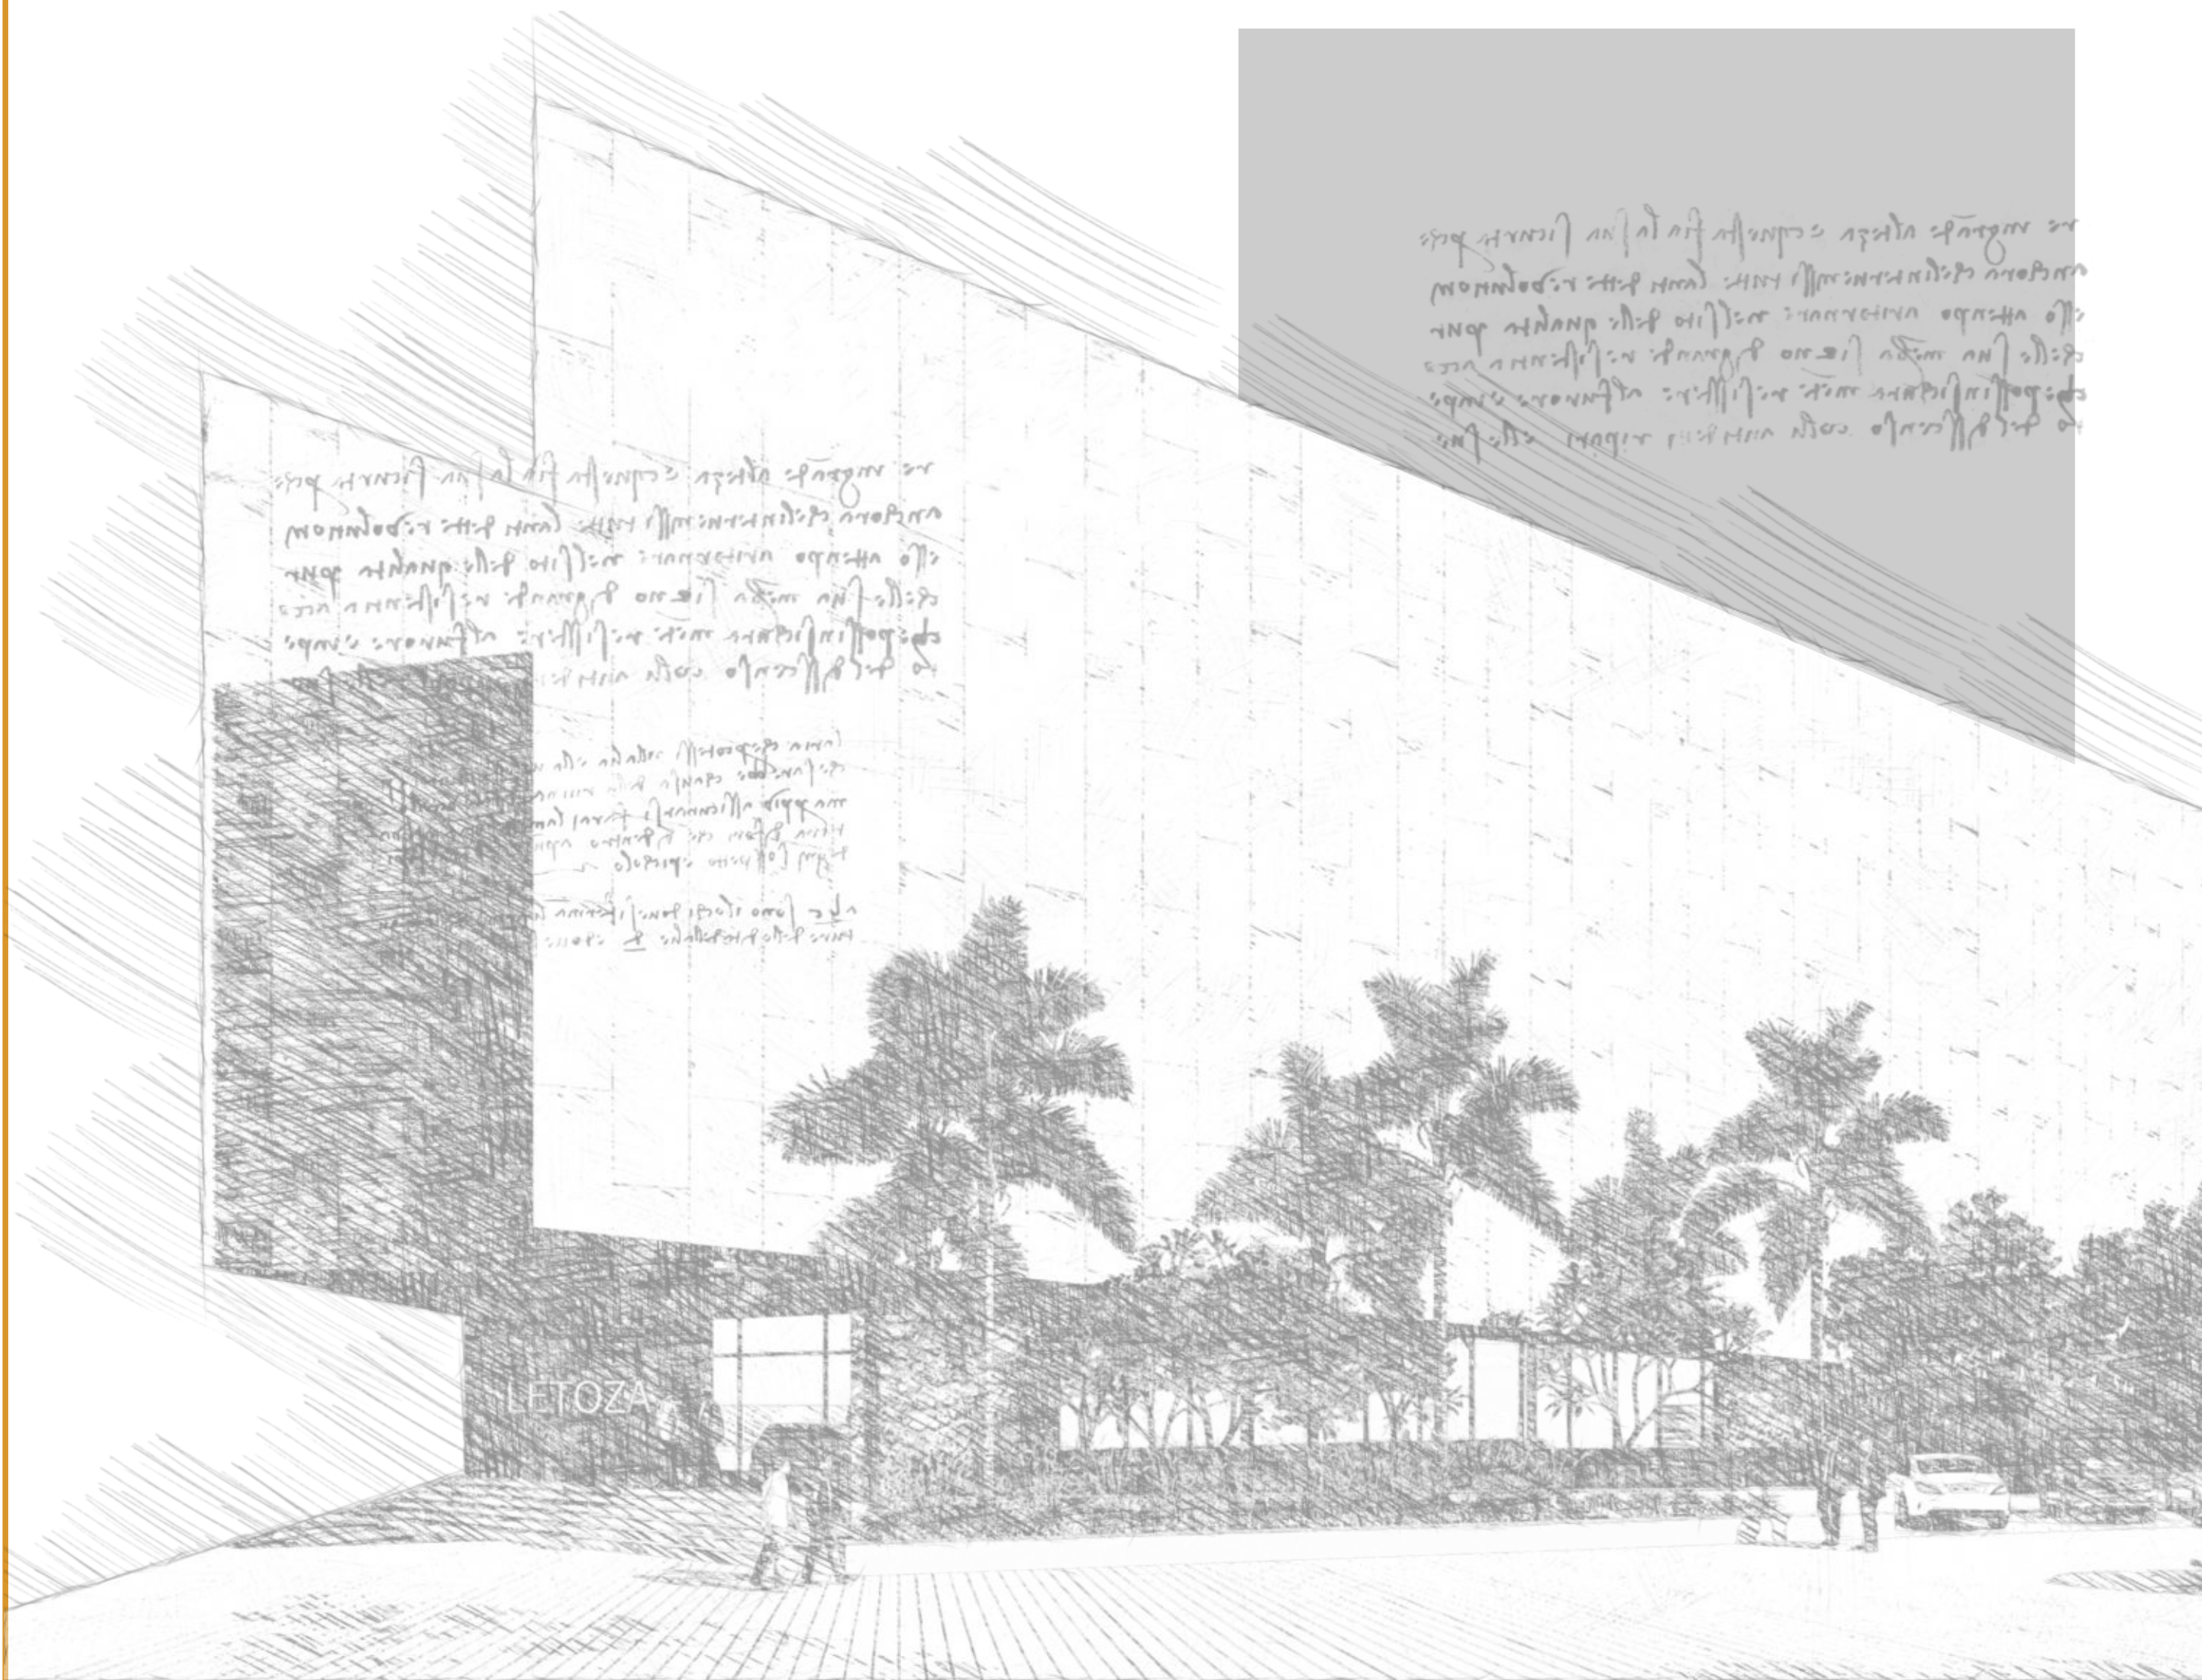

## TRUE TO **NATURE**

protects and preserves our natural heritage. Marmoles World's surfaces are made with innovative technology that uses sustainable industrial processes. This way the integrity of the quarry regions is preserved, operating without harming the community and the environment.