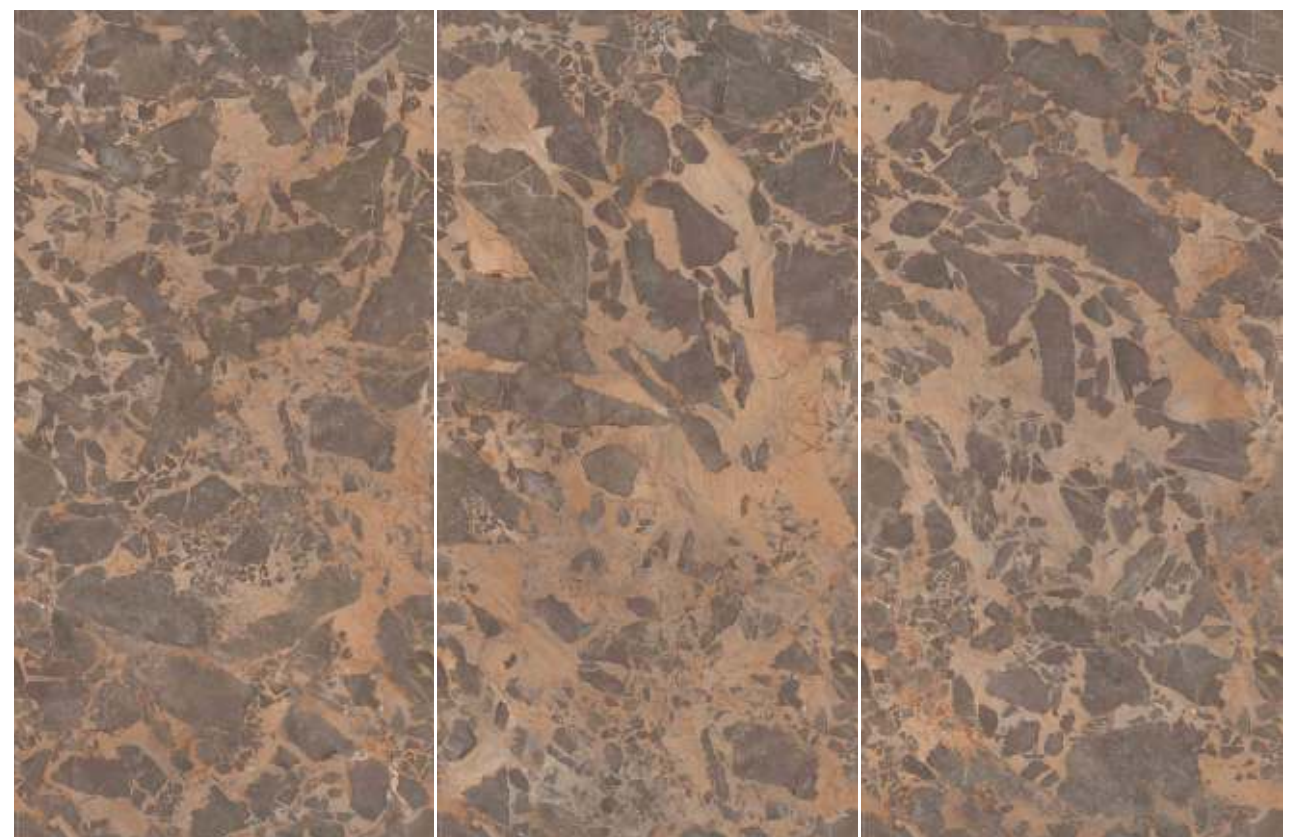

## AZOORO BROWN

800x  
1600mm

**endless**  
collection

**CONFIDENTLY SMOOTH,  
COMFORTABLY ELEGANT.**

800x  
1600mm

**CALACATTA  
CLASSIC**

**endless**  
collection