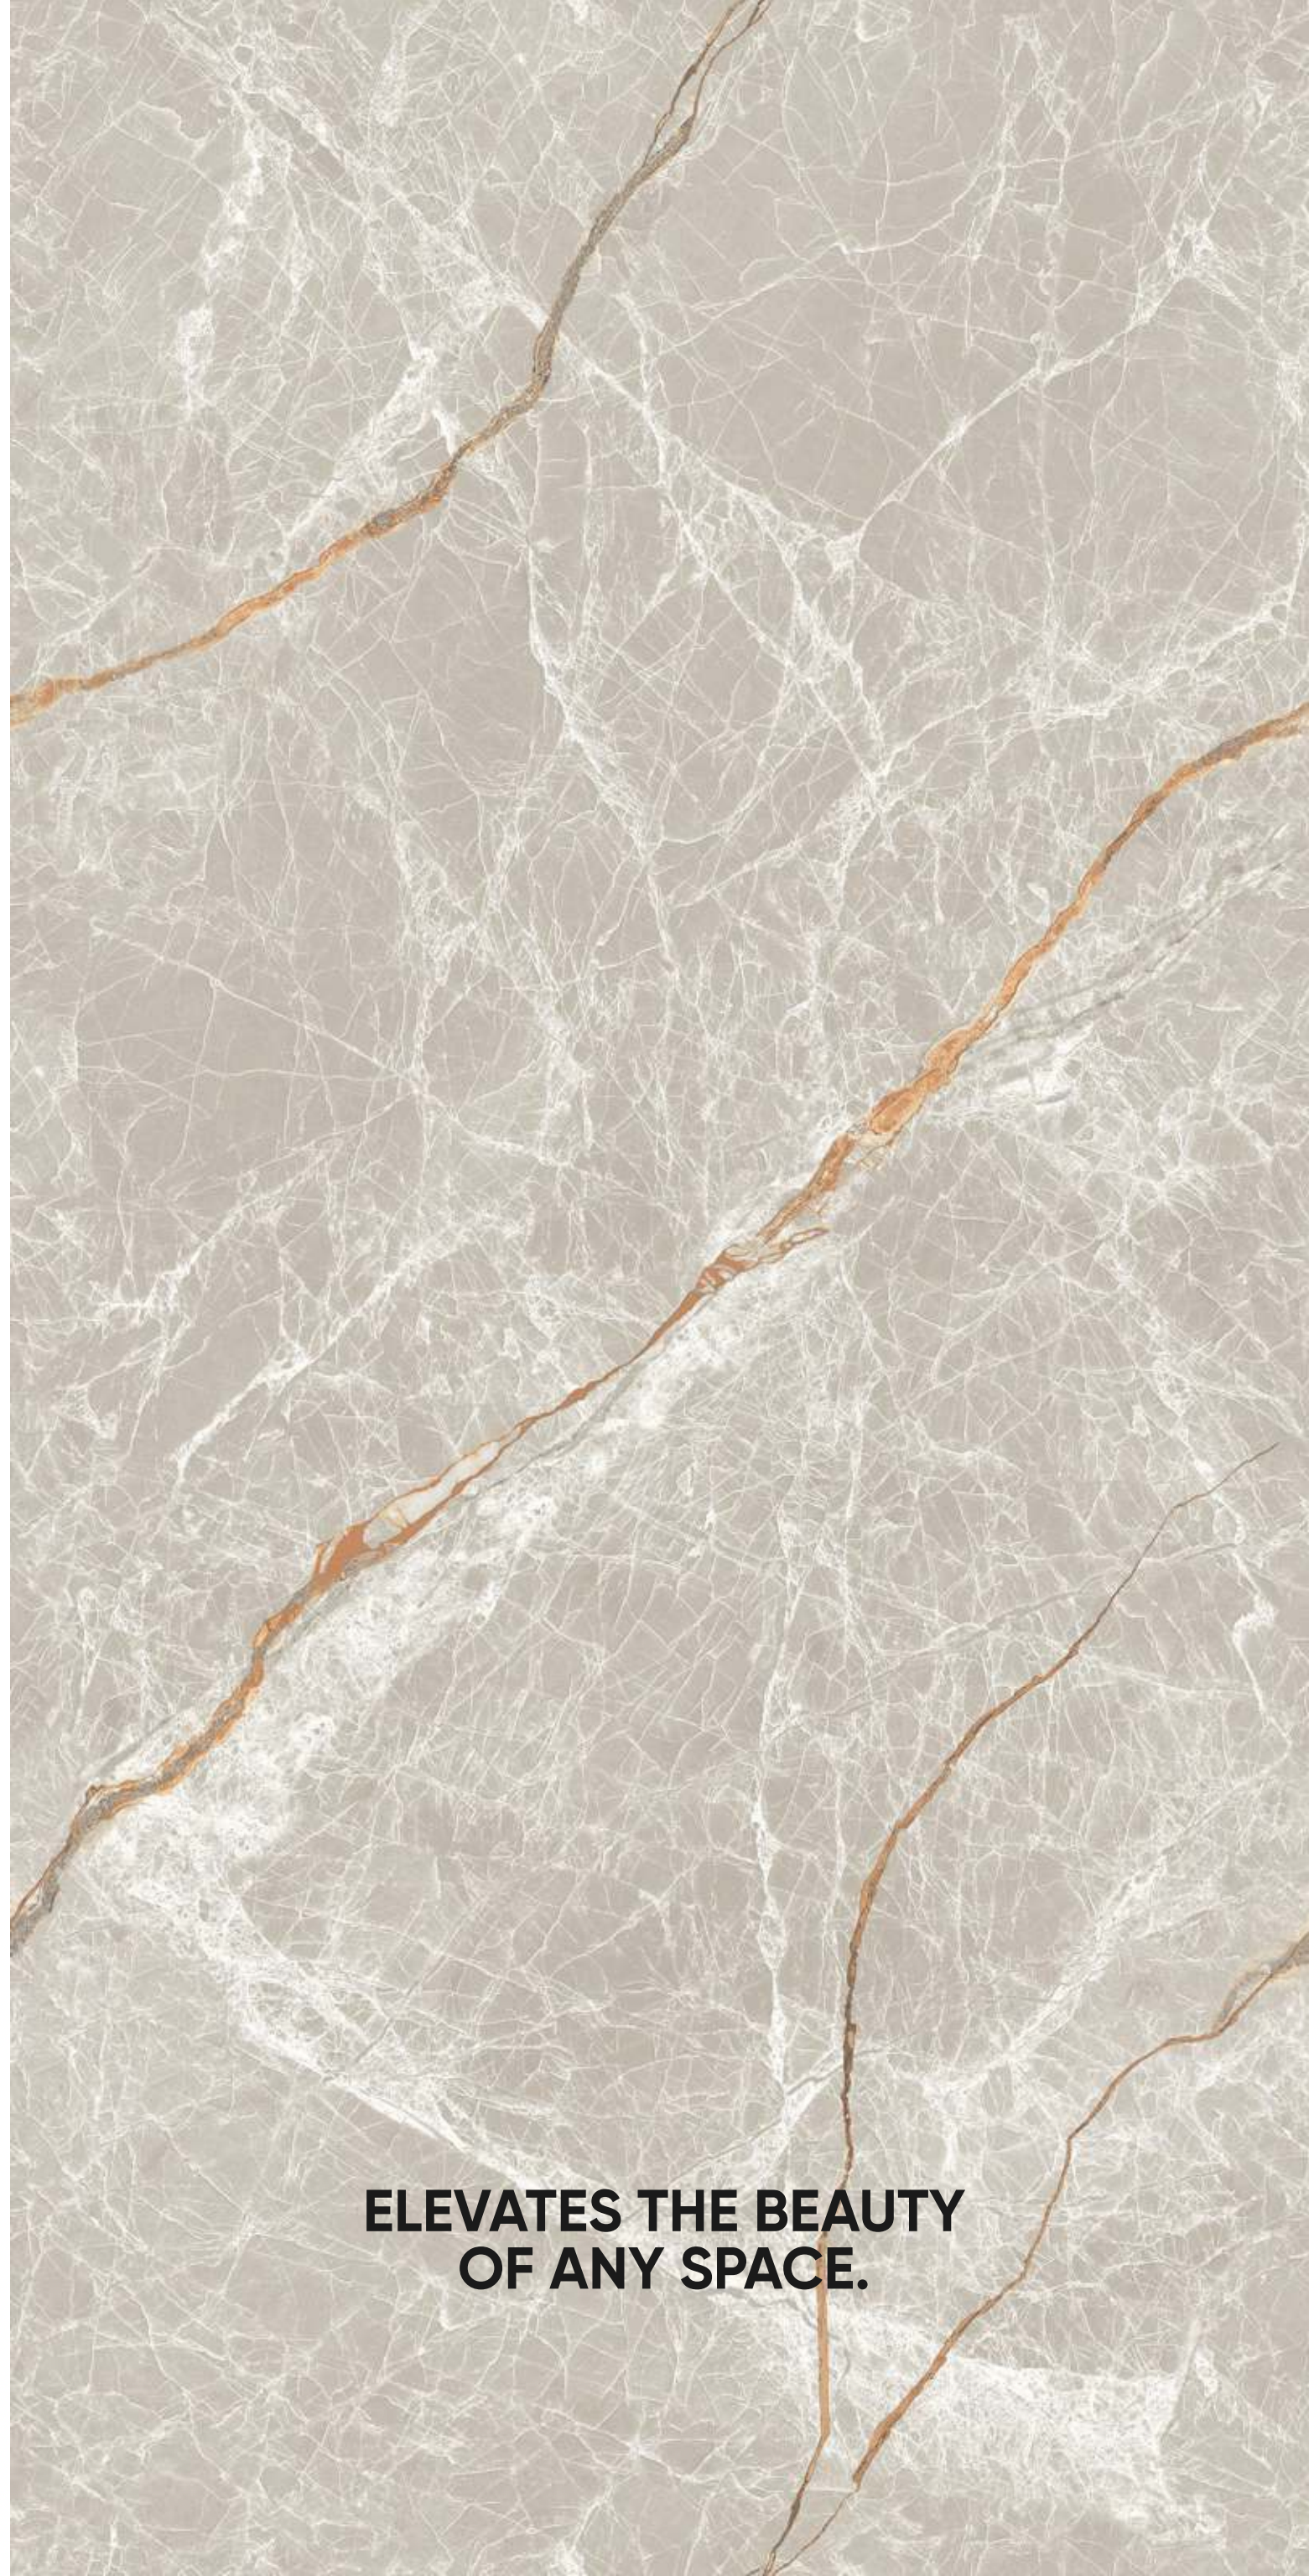

**MONSTER  
BEIGE**

800x  
1600mm

**endless**  
collection

**DEFINED BY SIMPLICITY  
AND SENSE OF CALM.**

**MONSTER  
NATURAL**

800x  
1600mm

**endless**  
collection

**ELEVATES THE BEAUTY  
OF ANY SPACE.**