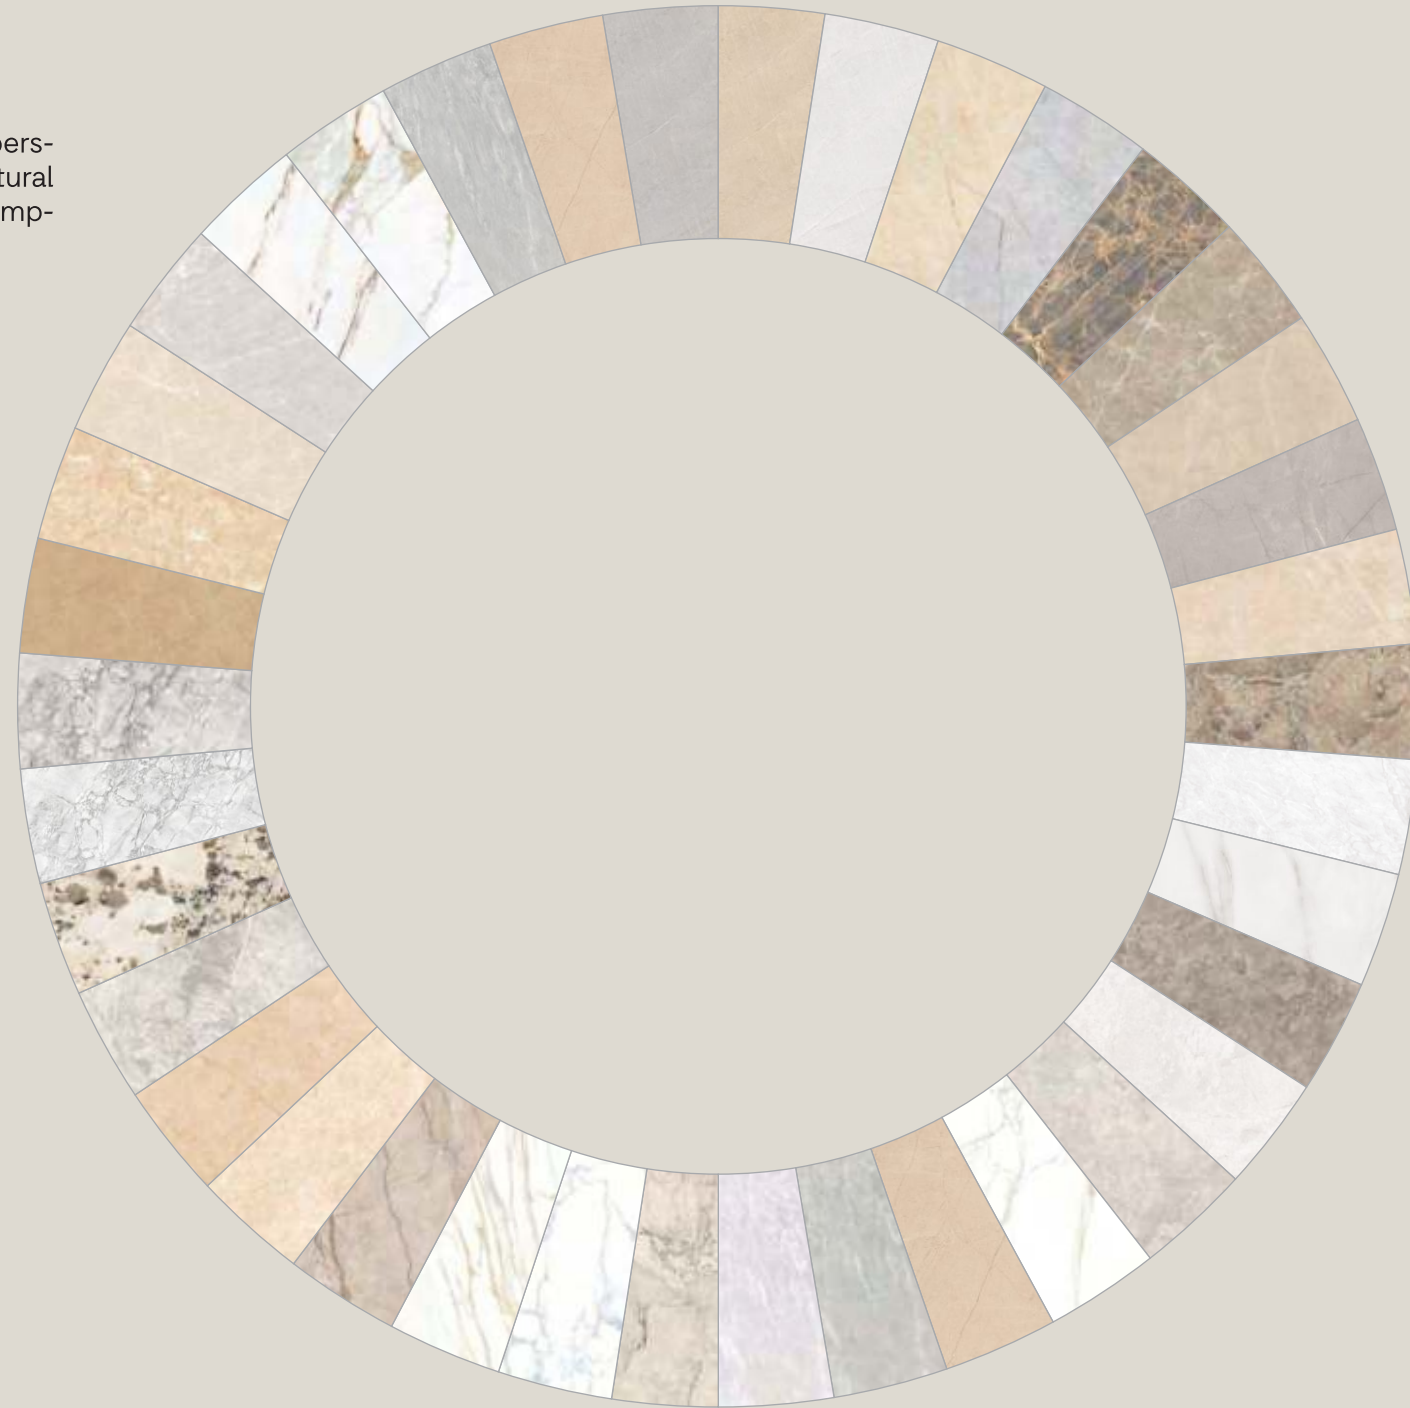

UNUSUAL **MARBLE,**
RESPLEN- DENT
WITH **DEPTH**

A prestigious space with a surprising personality. The designs adorn the architectural volumes while the allusions to color complement the furnishings and decor.

TECHNICAL
FEA- TURES

WATERPROOF

RESISTANT TO SCRATCHES

RESISTANT TO HIGH
TEMPERATURES

EASY TO CLEAN

100% NATURAL

RECYCLABLE

HYGIENIC

RESISTANT TO UV RAYS