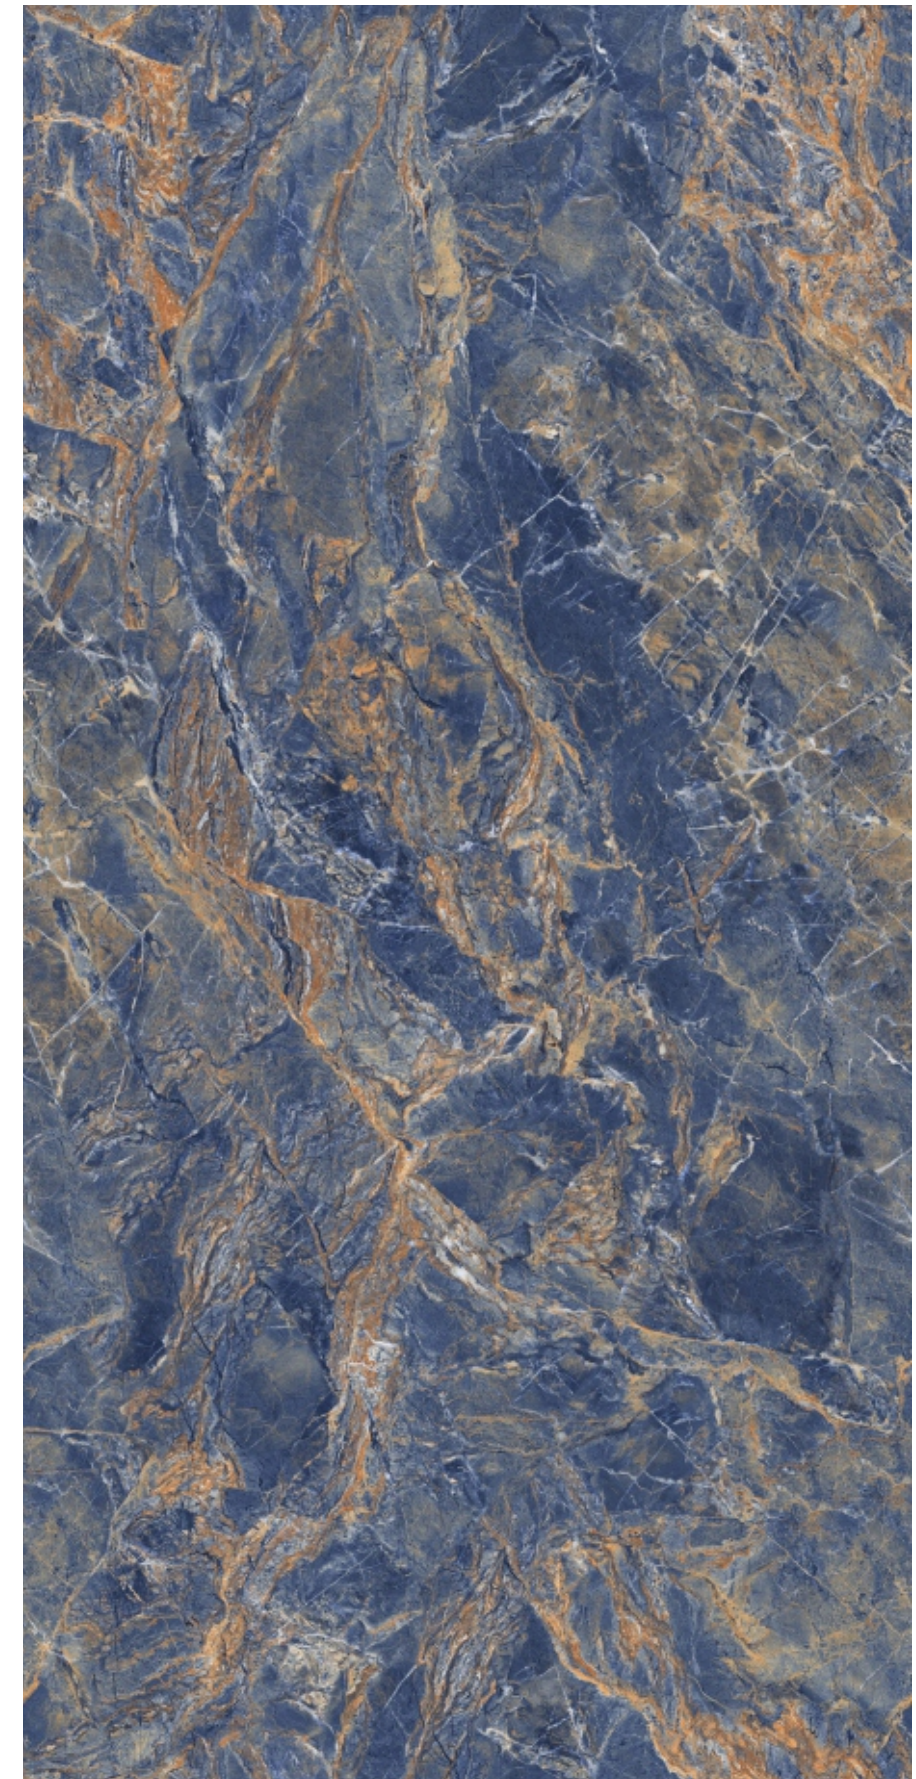

**A PERFECT SPACE THAT
CO-EXISTS BETWEEN BEAUTY
AND QUALITY.**

800x
1600mm

875001

High
Glossy

endless
collection