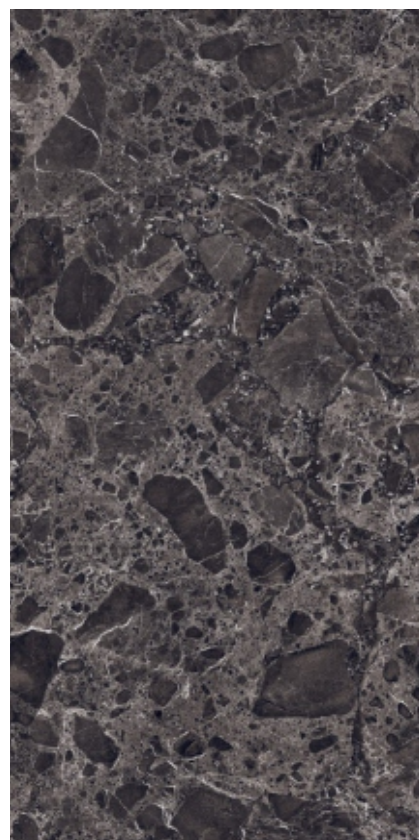

875005

800x
1600mm

High
Glossy

endless
collection