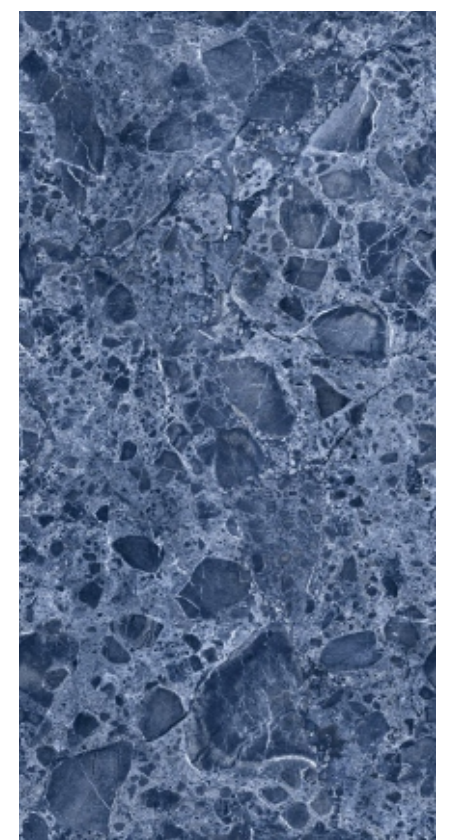

875006

800x
1600mm

High
Glossy

endless
collection