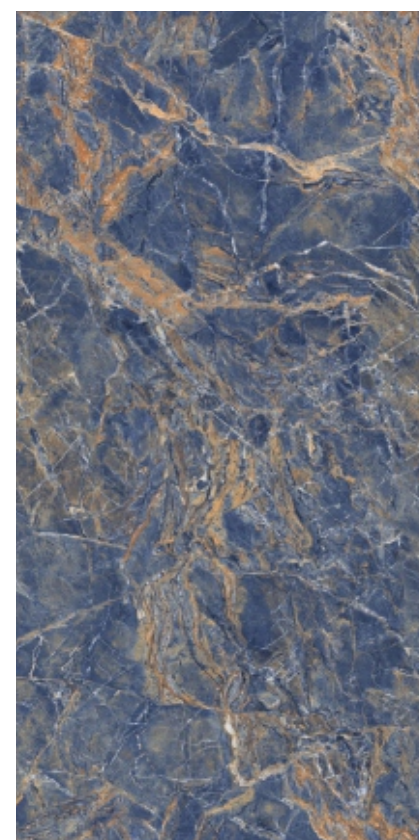

875001

800x
1600mm

High
Glossy

endless
collection