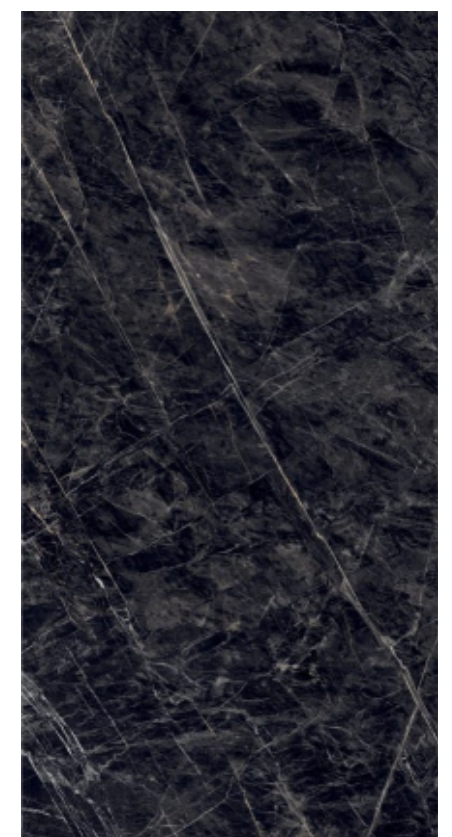

BLACK FOREST

800x
1600mm

High
Glossy