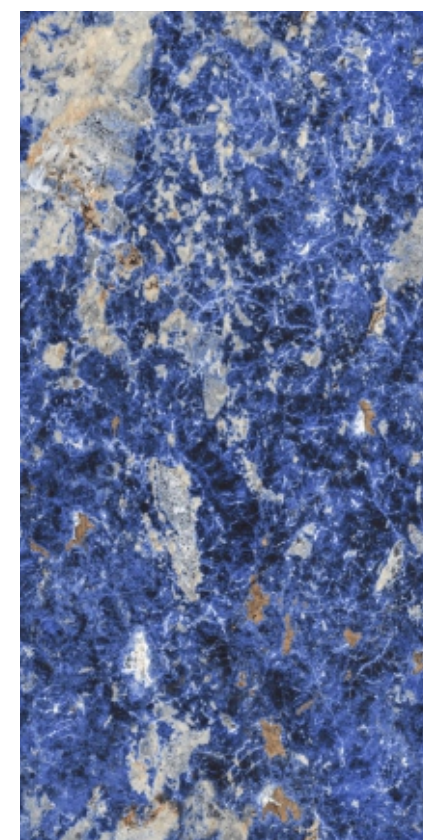

875009

800x
1600mm

High
Glossy

endless
collection