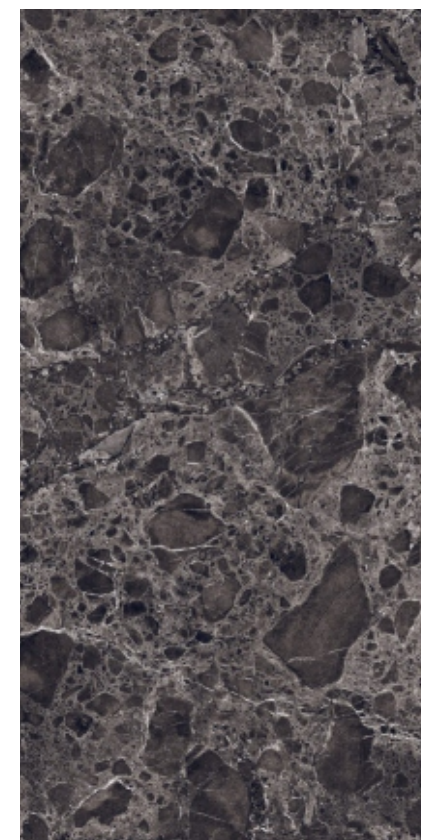

875005

800x
1600mm

High
Glossy

endless
collection