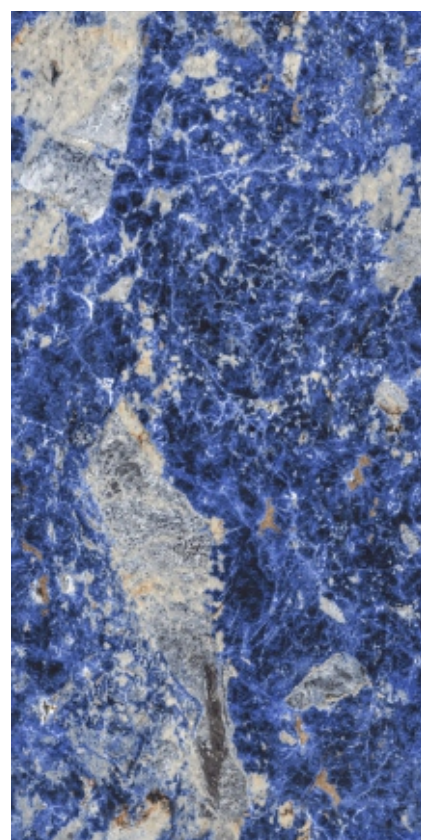

875009

800x
1600mm

High
Glossy

endless
collection