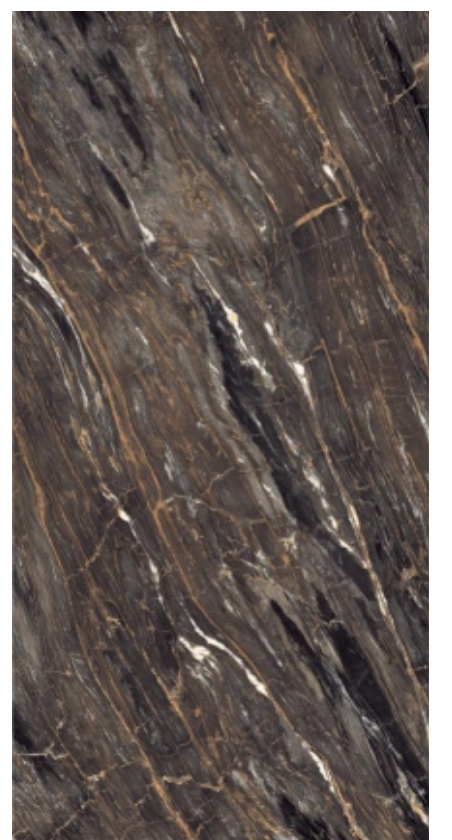

CASTOR GOLD

800x
1600mm

High
Glossy