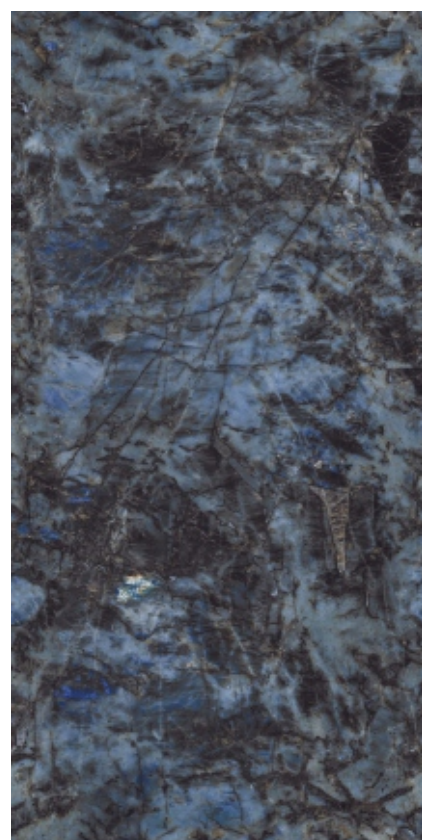

875007

800x
1600mm

High
Glossy

endless
collection