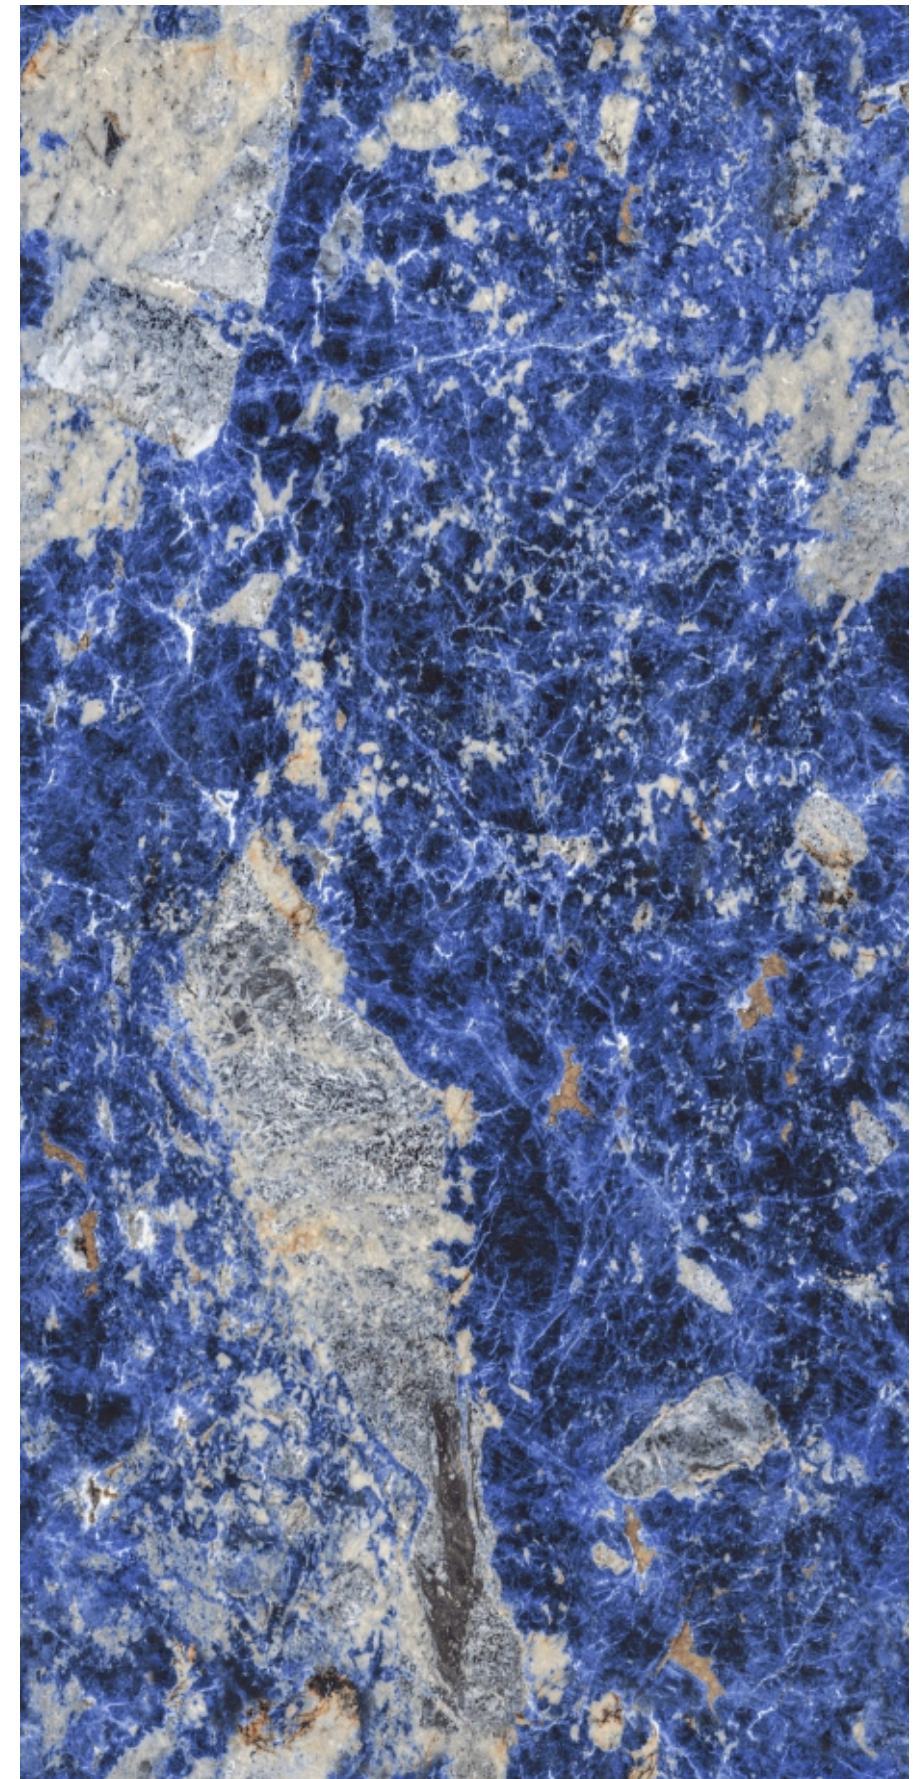

**ENTIRELY UNMATCHED
STANDARDS OF BEAUTY.**

800x
1600mm

875009

High
Glossy

endless
collection