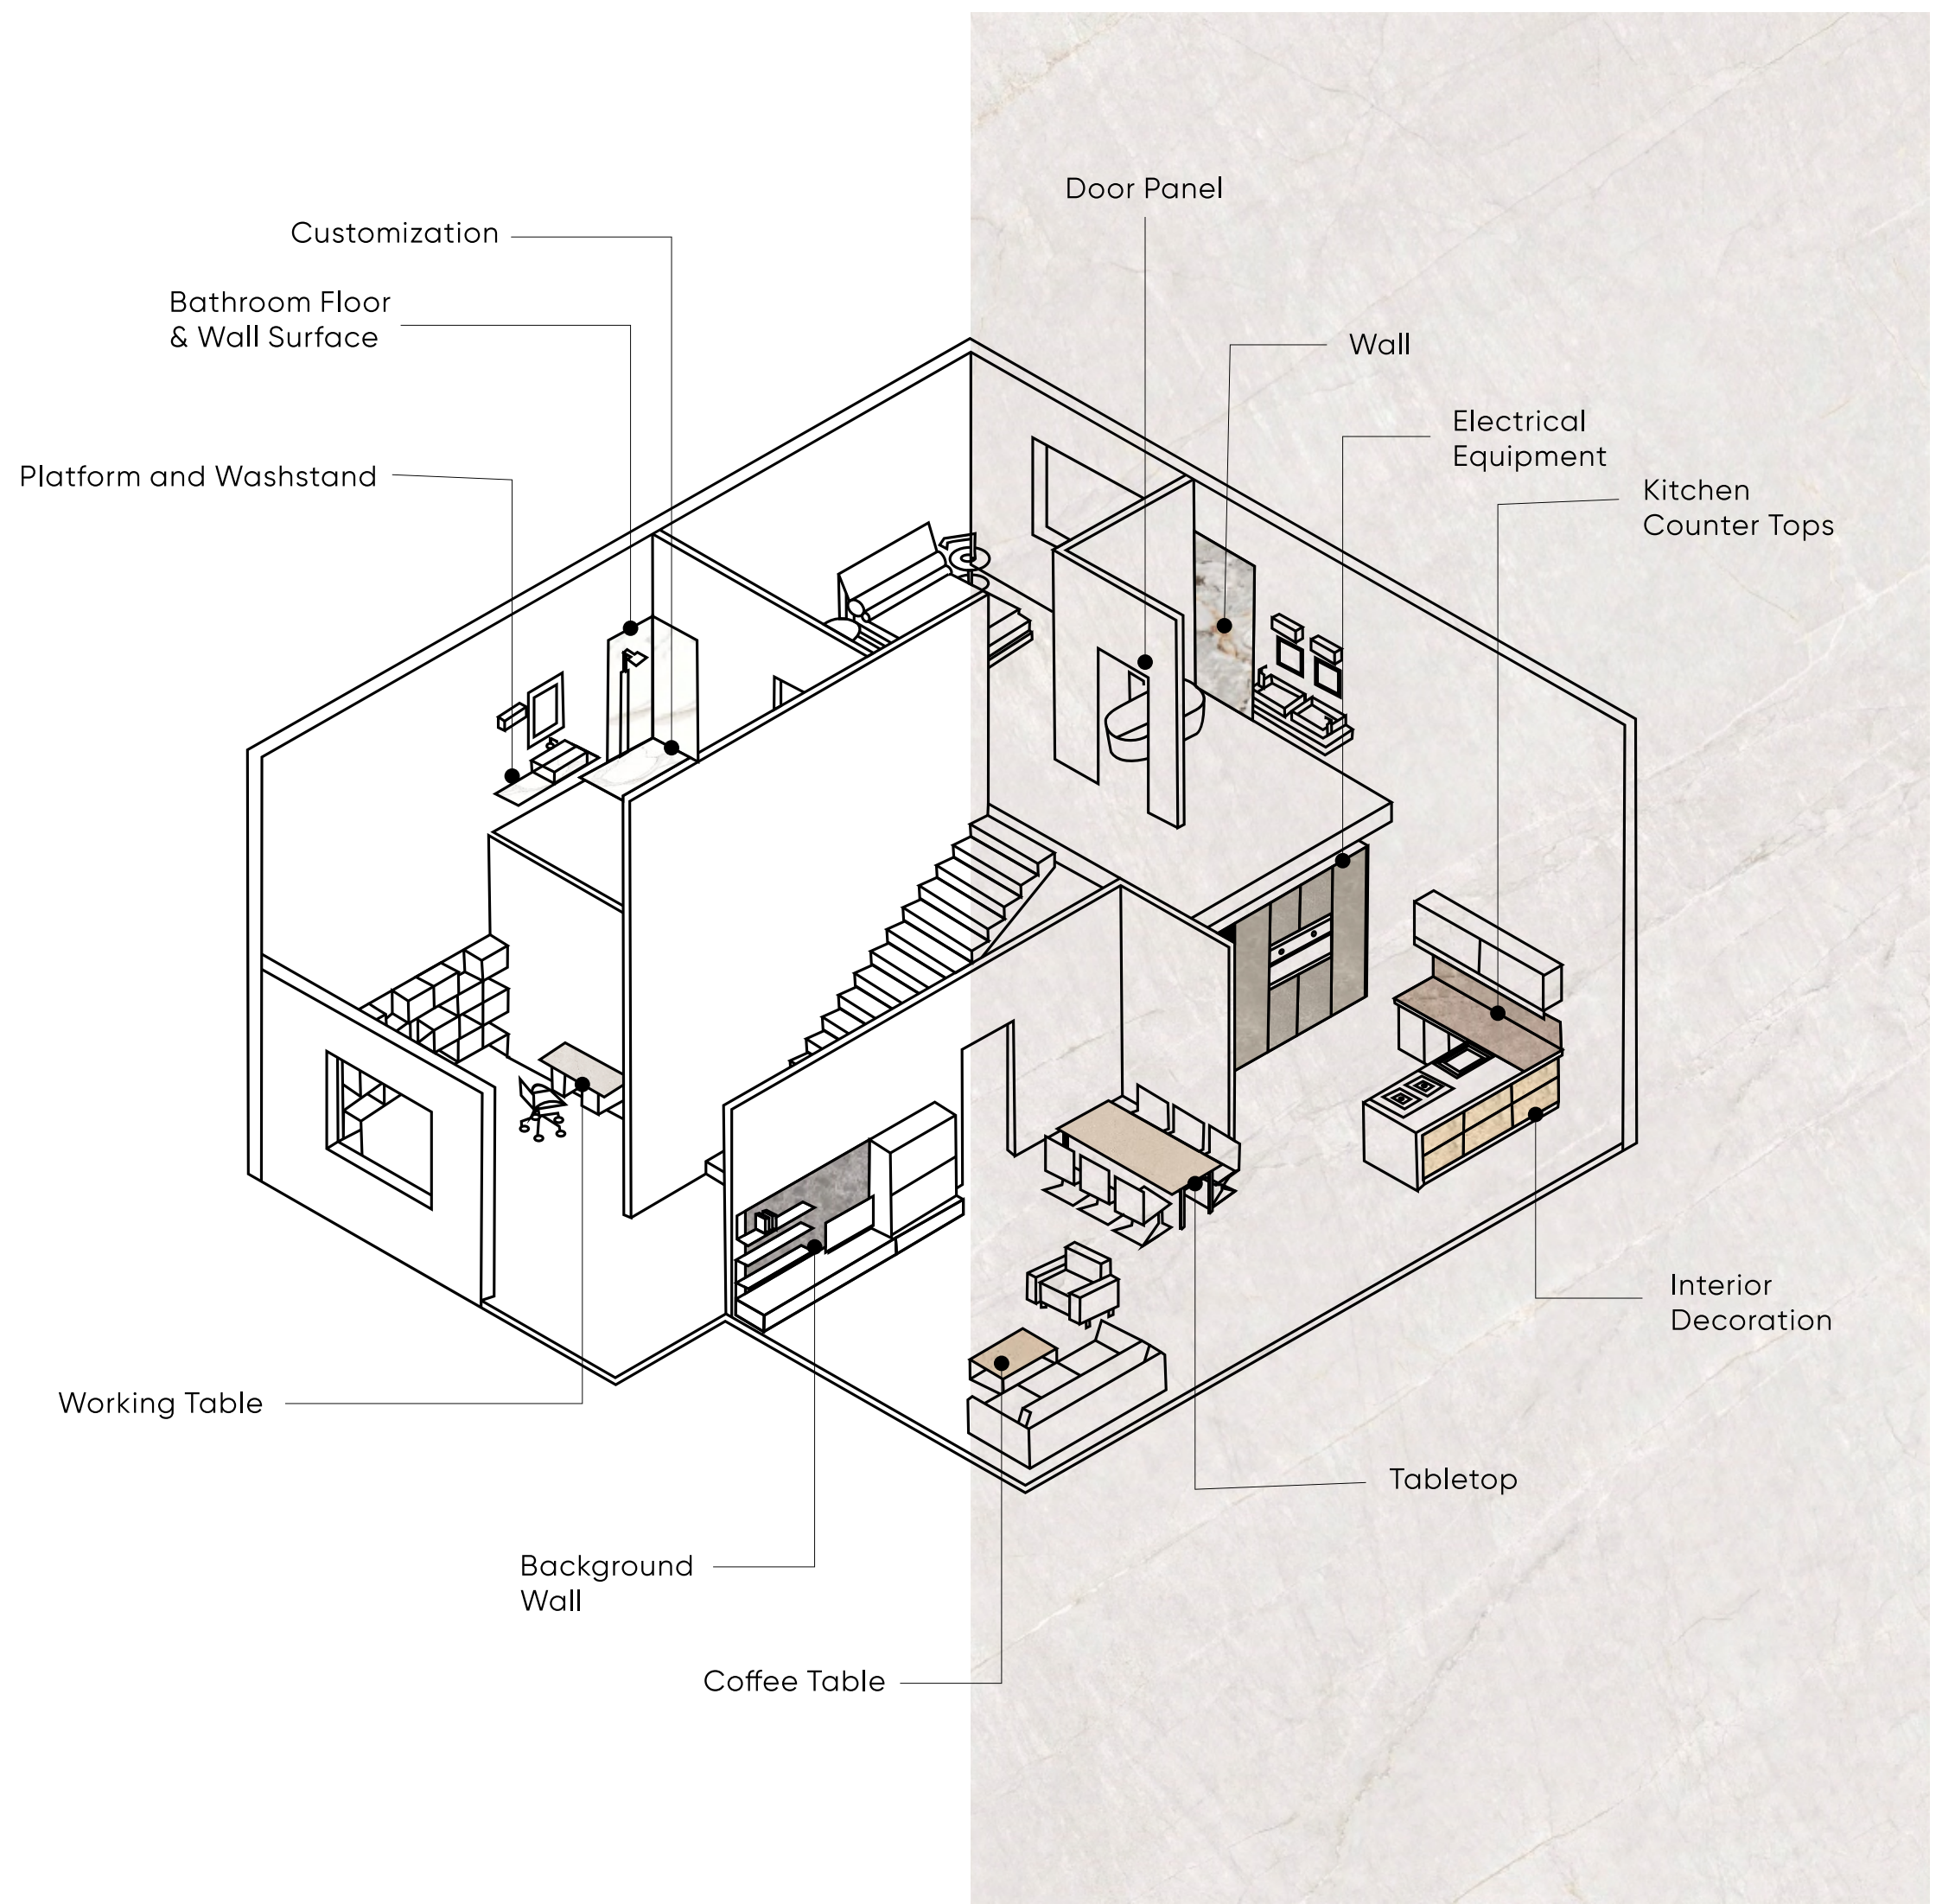

ENDLESS POSSIBILITIES

Not just floors and walls: Marvel World allows you to use the marble effect in any interior design to create furnishing elements such as tables, countertops, splash guards, and sinks. The quality of Atlas Concorde porcelain tiles guarantees high performance in any use.