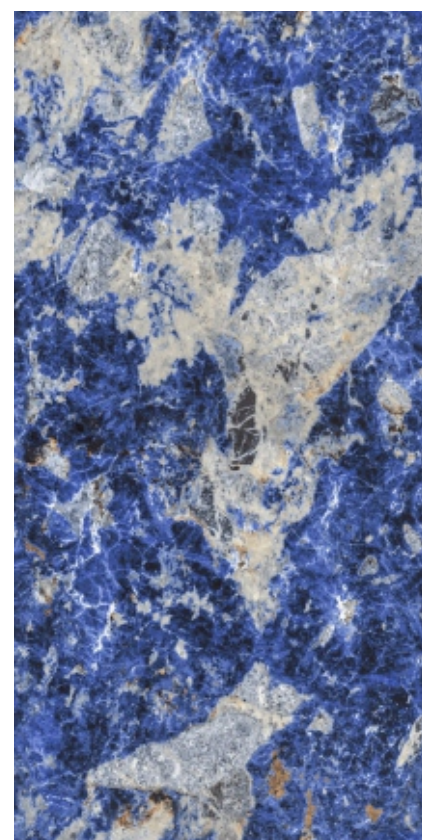

875009

800x
1600mm

High
Glossy

endless
collection