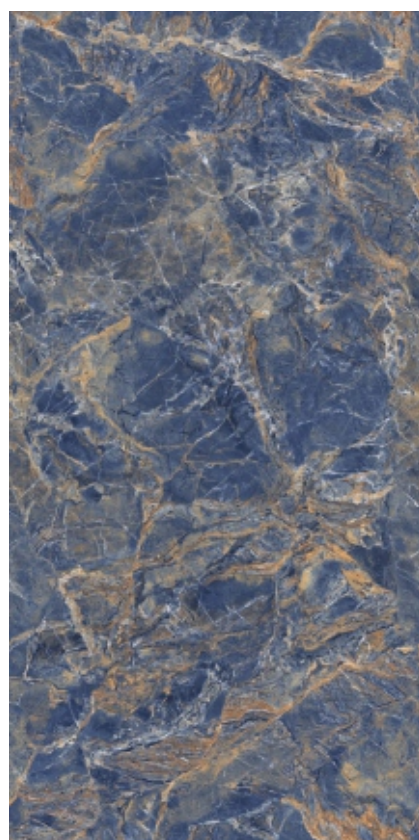

875001

800x
1600mm

High
Glossy

endless
collection