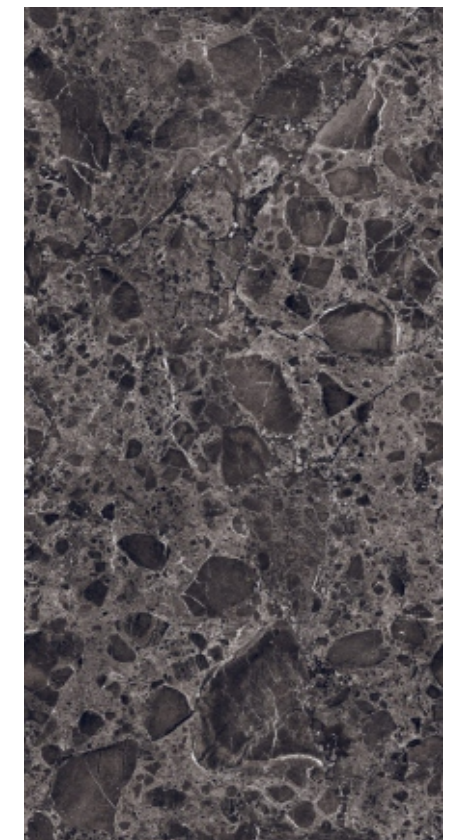

875005

800x
1600mm

High
Glossy

endless
collection