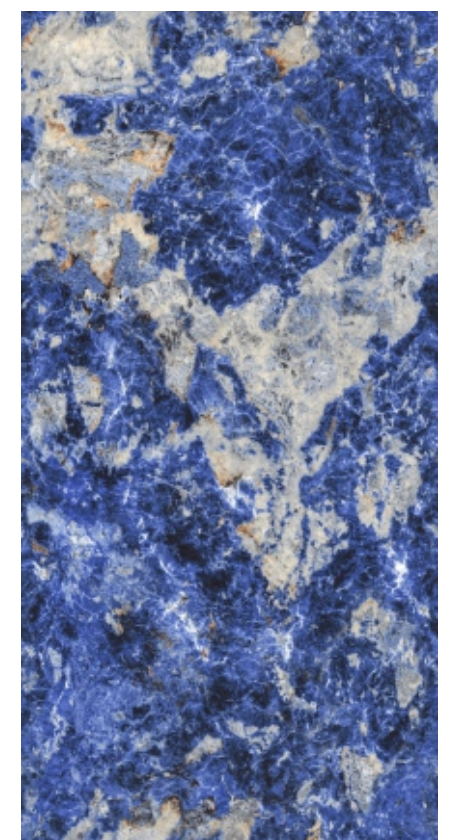

875009

800x
1600mm

High
Glossy

endless
collection