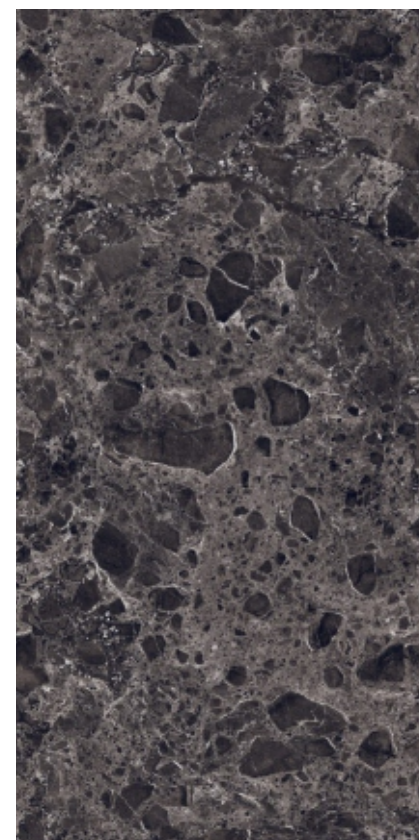

875005

800x
1600mm

High
Glossy

endless
collection