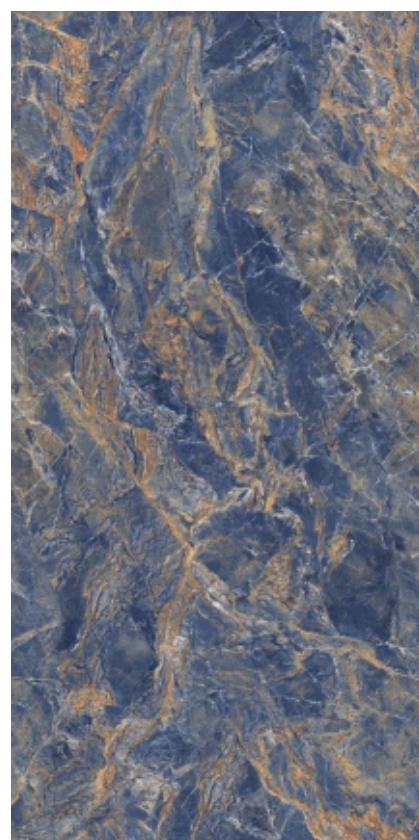

875001

800x
1600mm

High
Glossy

endless
collection