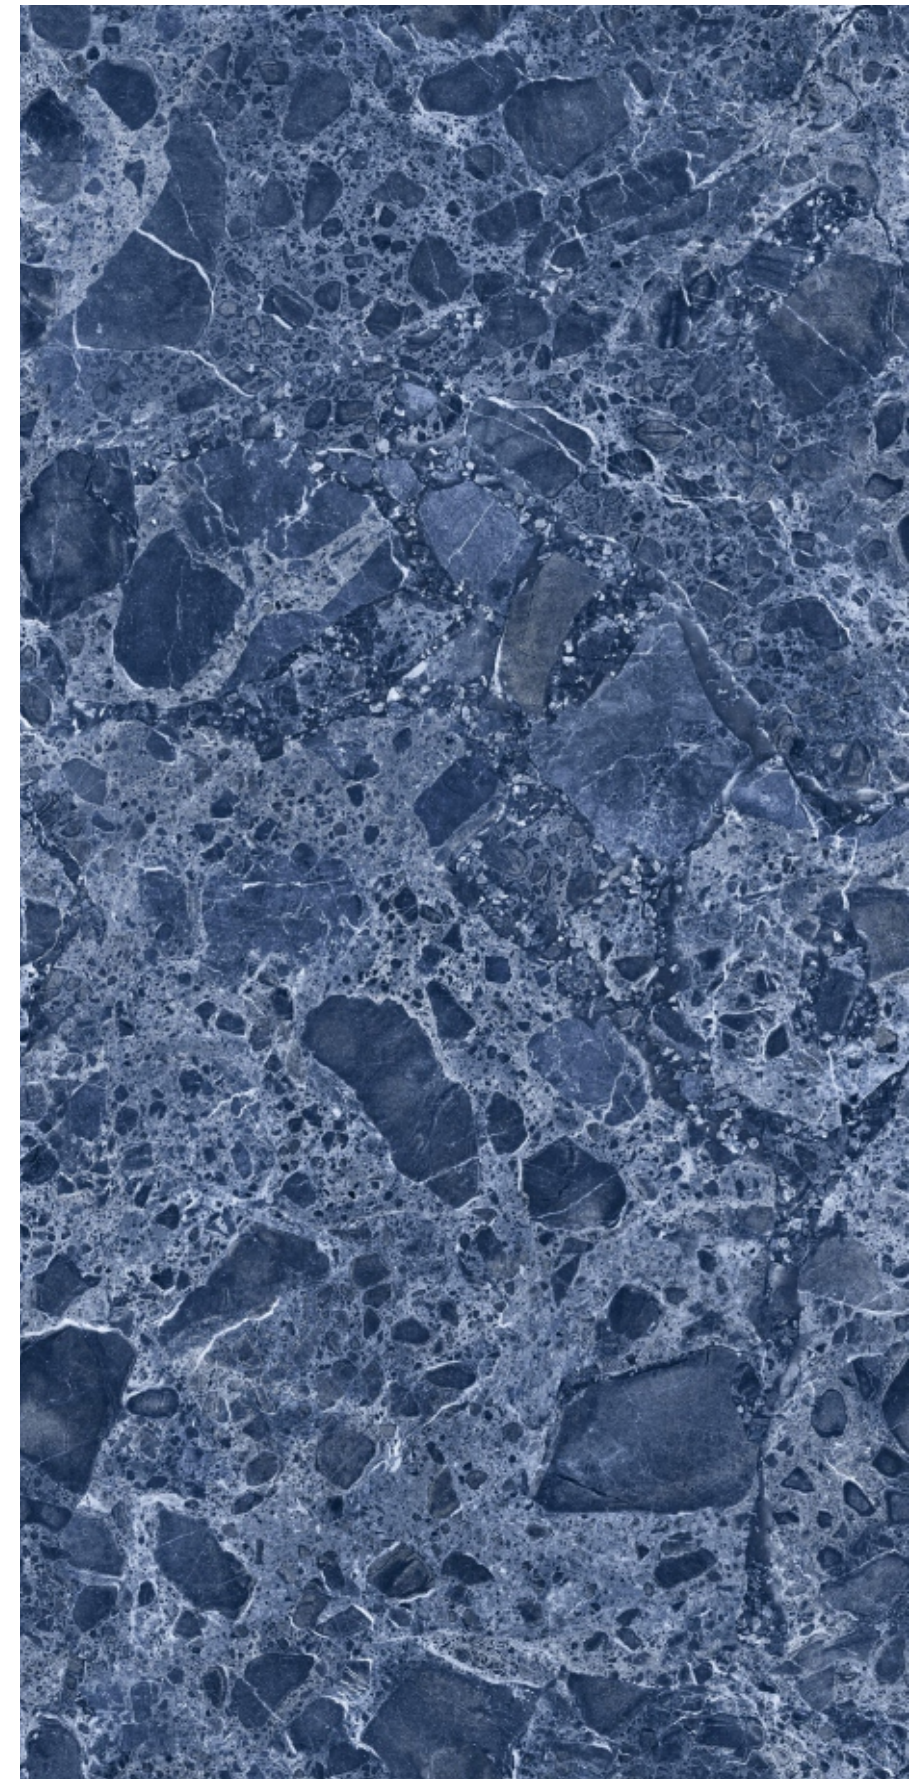

**SYNTHESIS BETWEEN PURITY,
MODERNITY AND
ELEGANCE.**

800x
1600mm

875006

High
Glossy

endless
collection