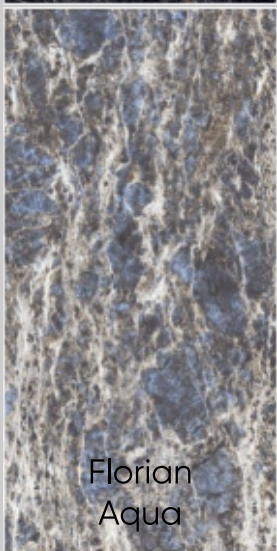

COMPLETE RANGE FOR ANY ARCHITECTURAL & DESIGN NEEDS