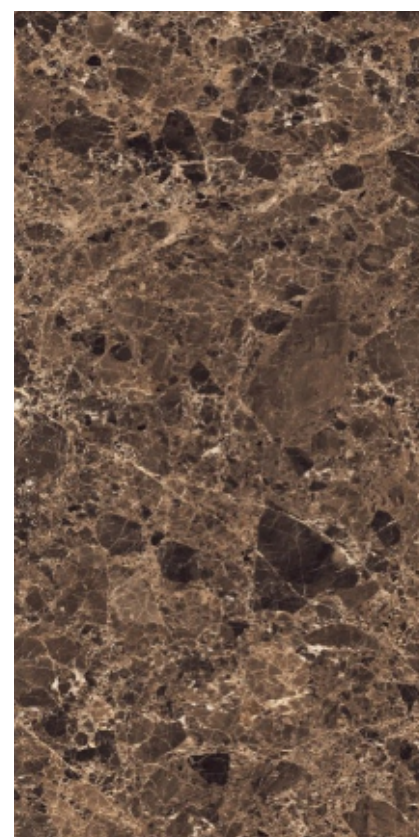

EMPAREDOR BROWN

800x
1600mm

◆◆◆
High
Glossy