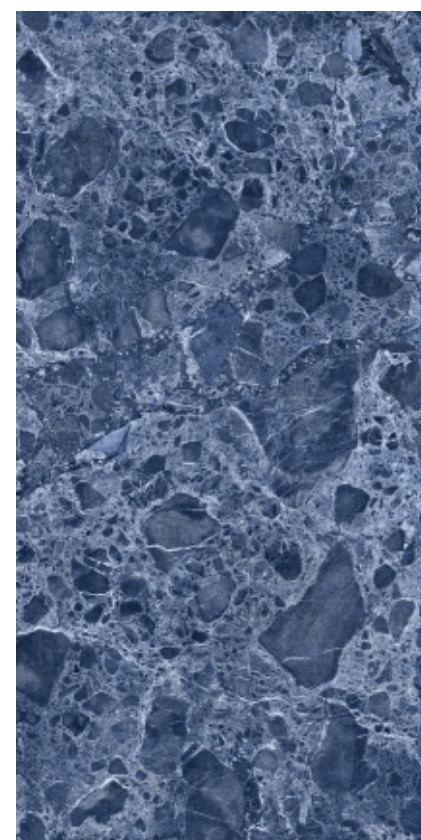

875006

800x
1600mm

High
Glossy

endless
collection