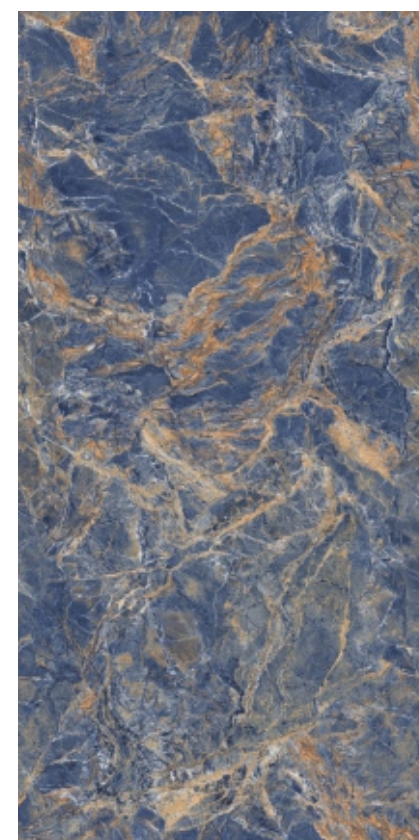

875001

800x
1600mm

High
Glossy

endless
collection