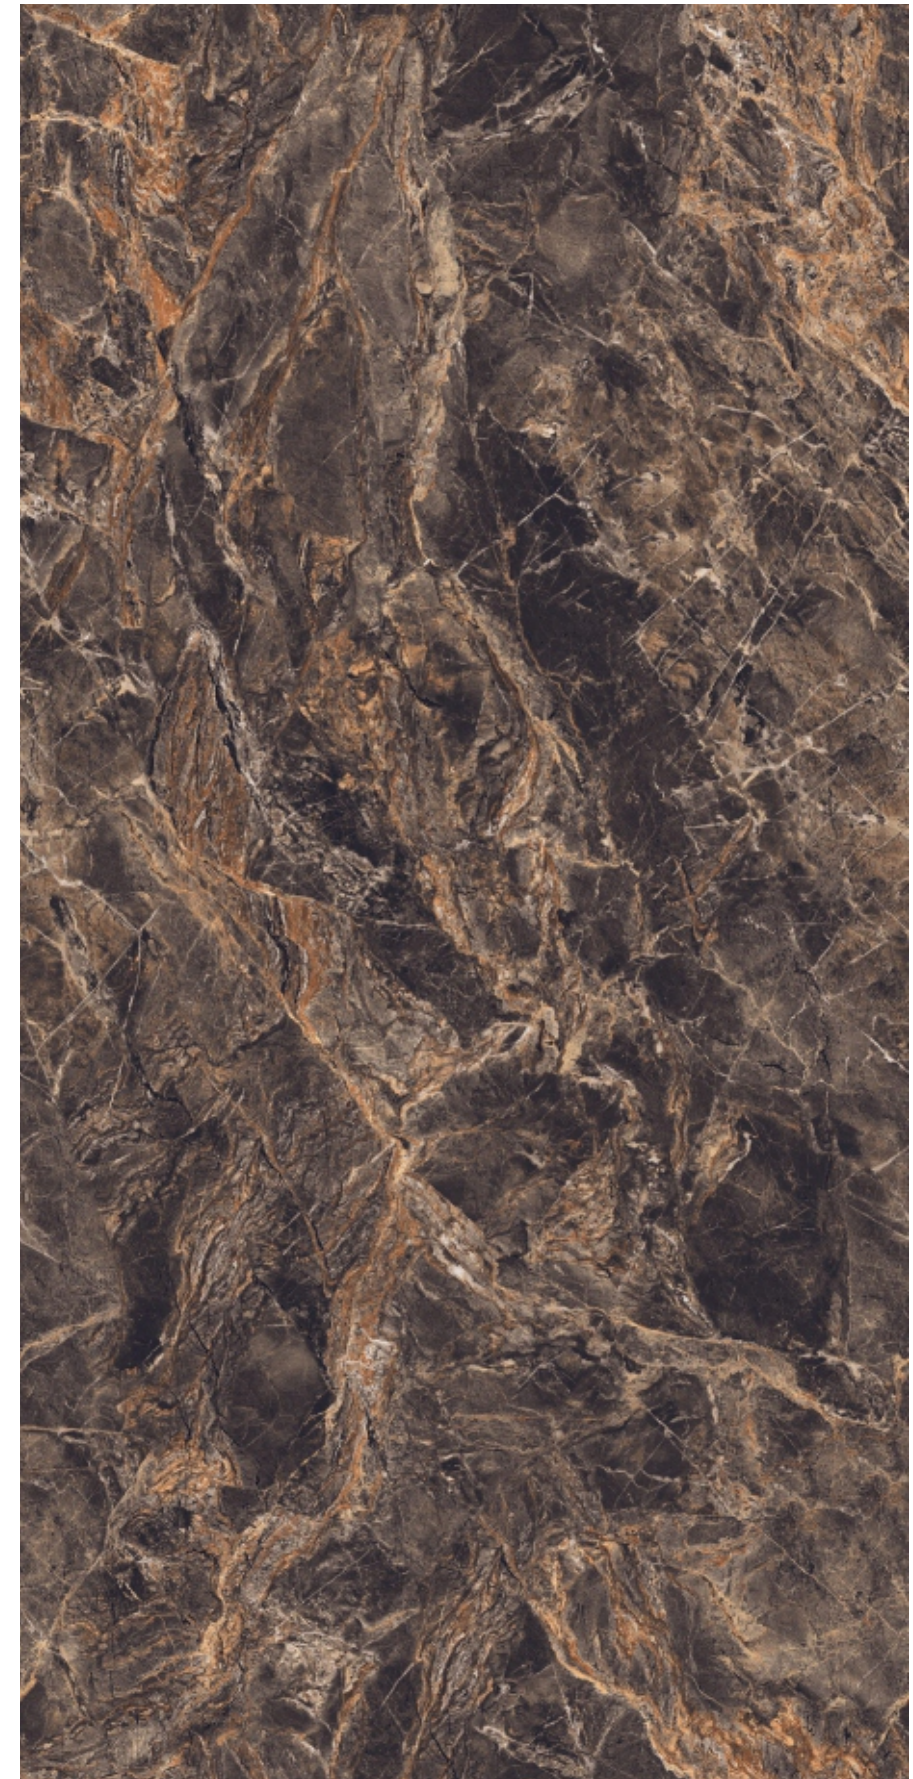

ARCHITECTURAL MINIMALISM WITH POP OF AESTHETIC.

800x
1600mm

875002

High
Glossy

endless
collection