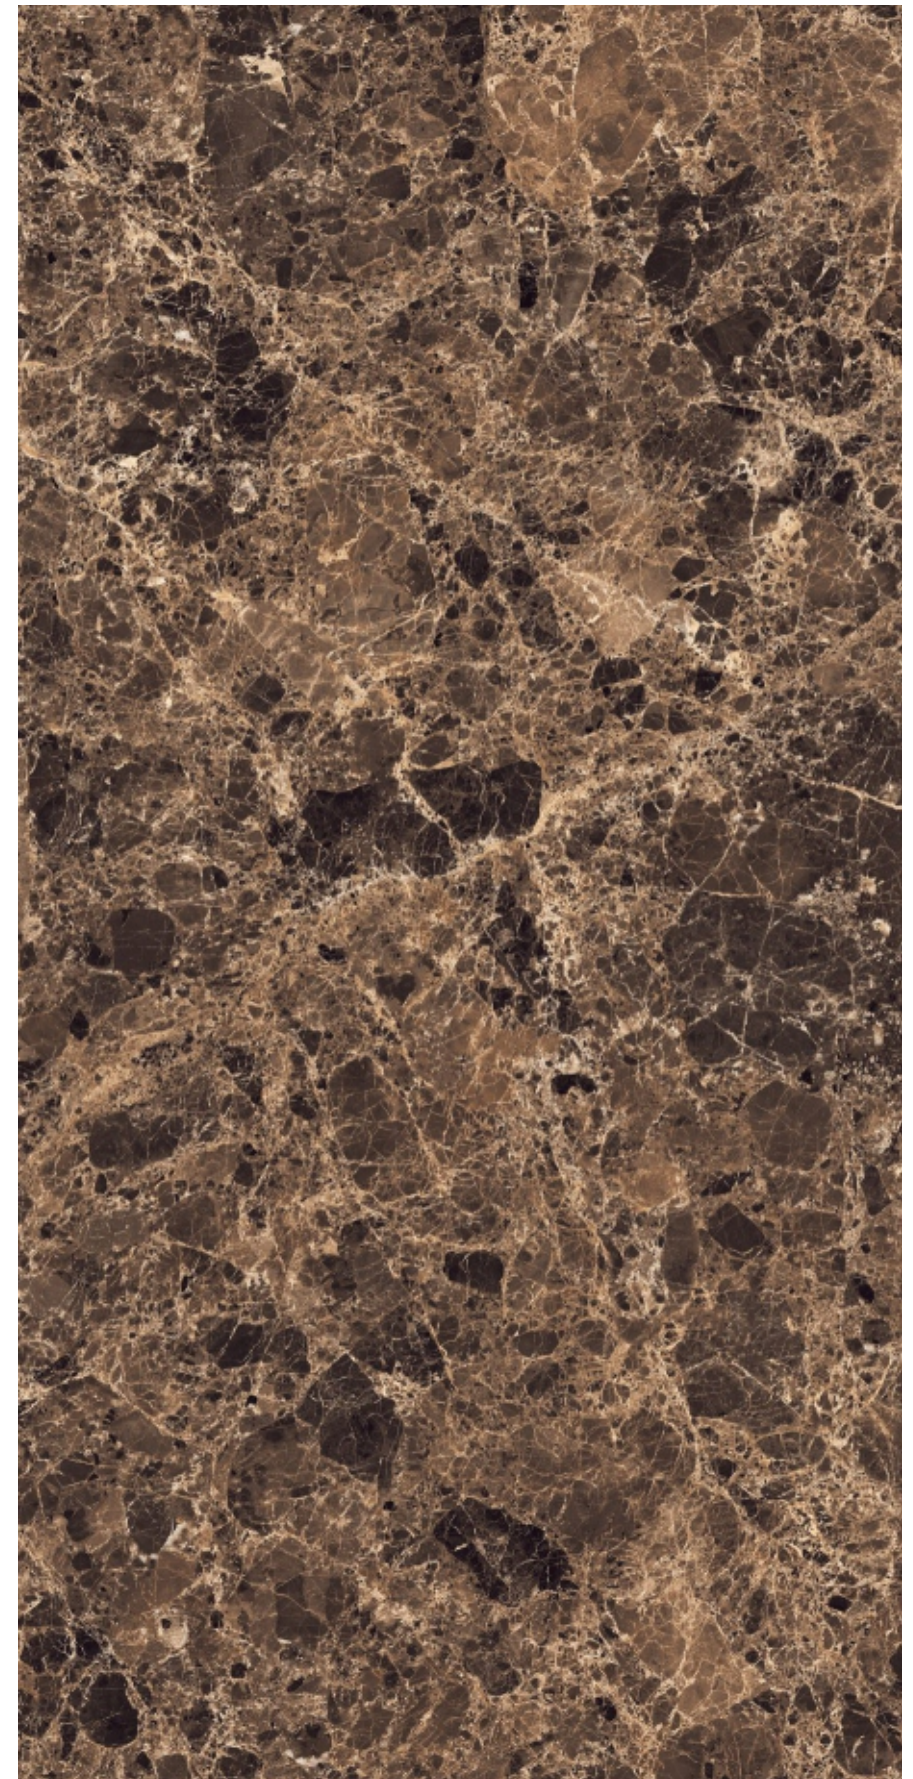

**CREATING A UNIQUE AND
COMFORTABLE AESTHETIC.**

800x
1600mm

**EMPAREDOR
BROWN**

High
Glossy