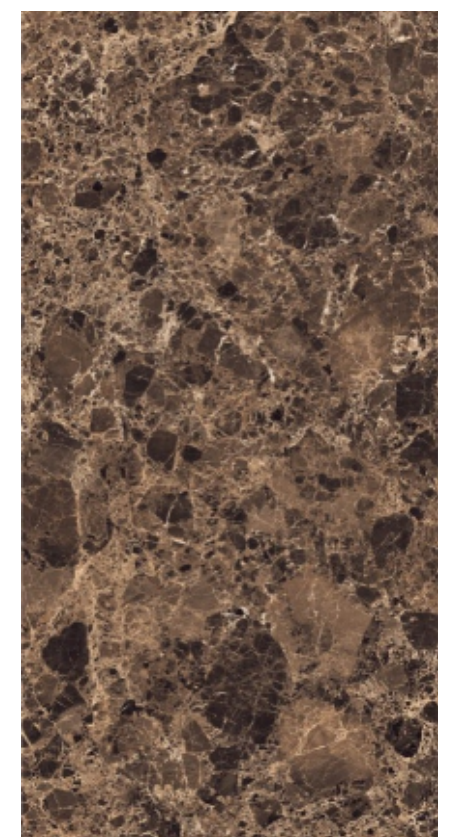

EMPAREDOR BROWN

800x
1600mm

◆◆◆
High
Glossy