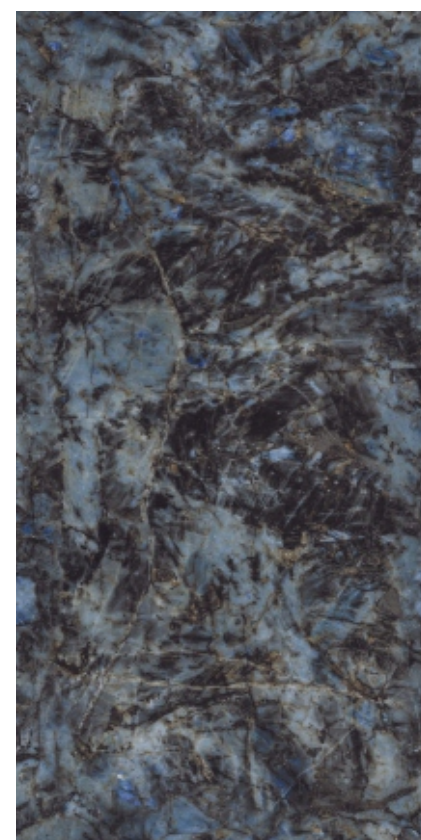

875007

800x
1600mm

High
Glossy

endless
collection