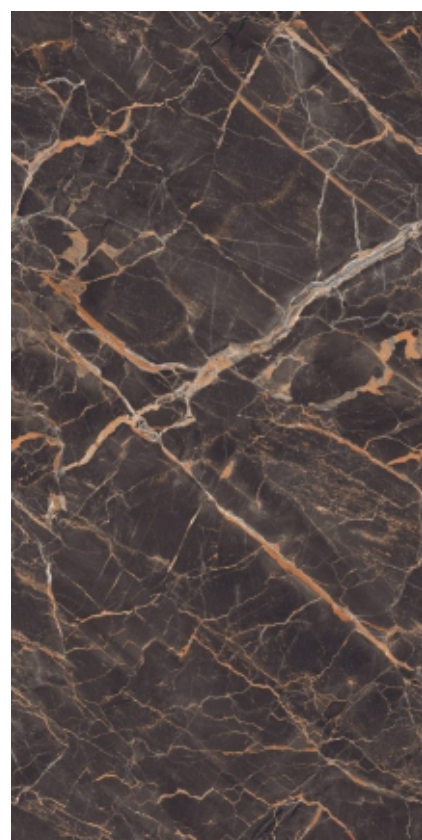

875003

800x
1600mm

High
Glossy

endless
collection