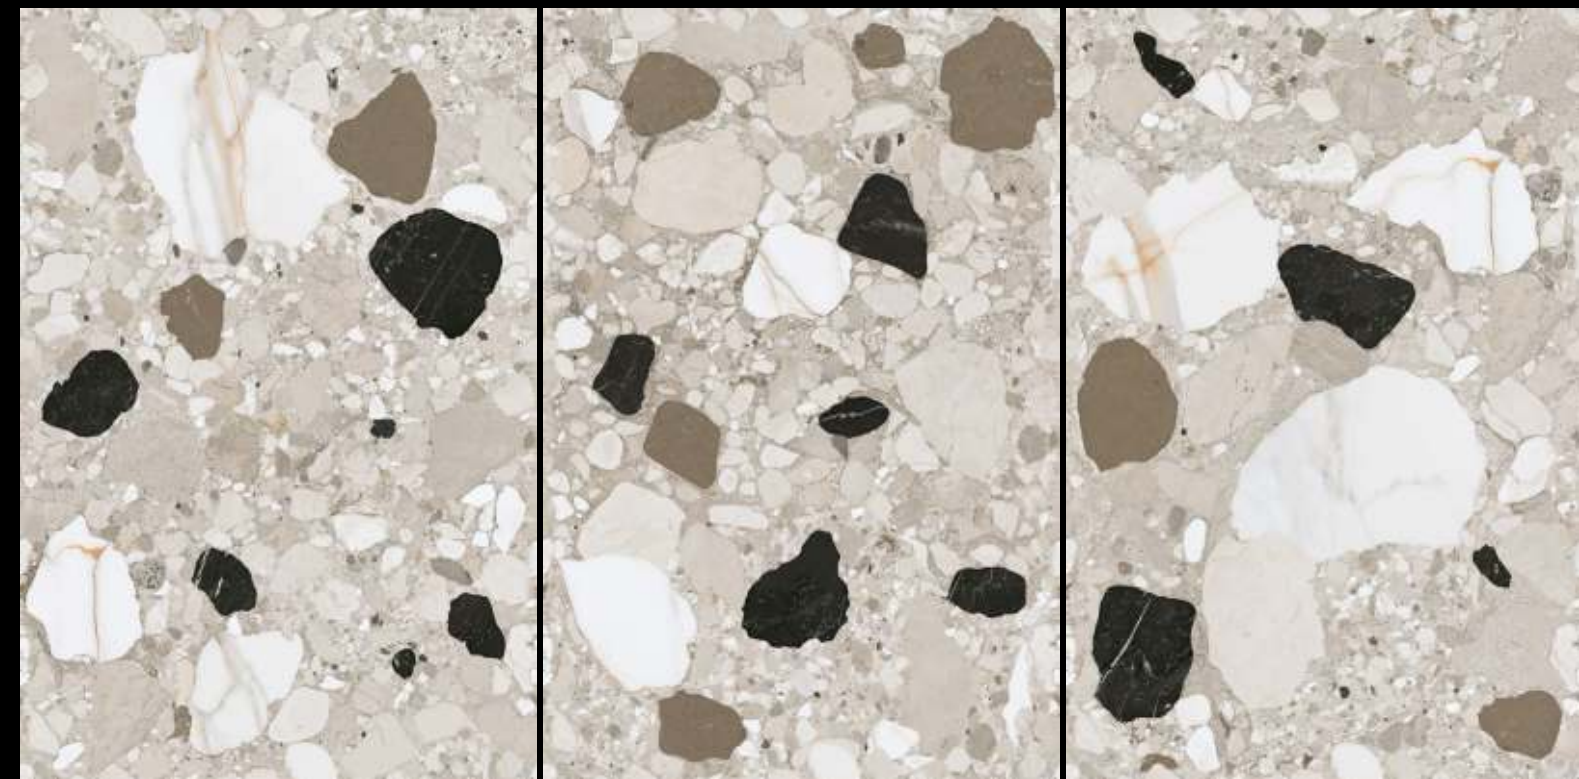

SURFACE
VELVET

Random
THREE

Thickness
9 MM

endless
collection

QUARTZO NATURAL 985019

The velvet series
comprises multiple
designs all spectacle

**1200 X
1800 MM**