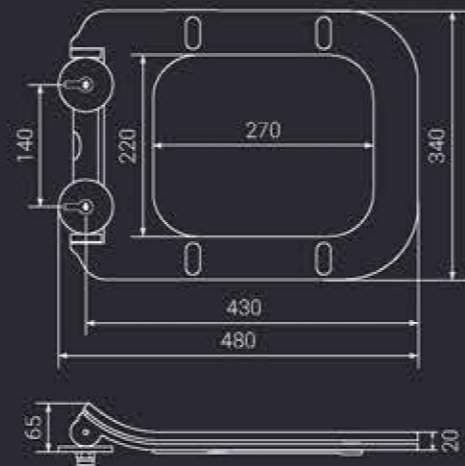

**Onix A001**  
TECHNICAL DRAWING

**Features:**

- ▶ Easy To Clean Only By Soap And Water
- ▶ High Temperature Resistance
- ▶ One Touch Quick Release
- ▶ Never Fade Never Age
- ▶ Easy To Install

**Lorena A002**  
TECHNICAL DRAWING