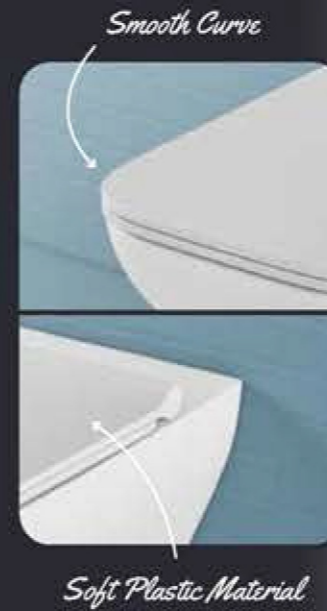

# Lorena

**A002** UF-Toilet Seat Cover

-  Soft Close
-  Antibacterial  
100% Germ Free
-  Unscratchable

**Features:**

- ▶ Easy To Clean Only By Soap And Water
- ▶ High Temperature Resistance
- ▶ One Touch Quick Release
- ▶ Never Fade Never Age
- ▶ Easy To Install