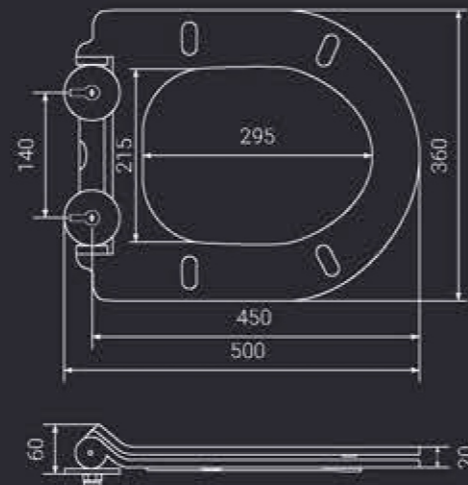

**Duroc A003**  
TECHNICAL DRAWING

**Aqua A004**  
TECHNICAL DRAWING

- Soft Close
- Antibacterial 100% Germ Free
- Unscratchable