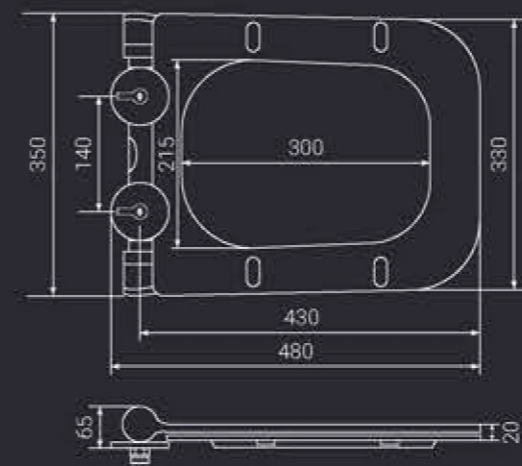

**Onix A001**  
TECHNICAL DRAWING

**Features:**

- ▶ Easy To Clean Only By Soap And Water
- ▶ High Temperature Resistance
- ▶ One Touch Quick Release
- ▶ Never Fade Never Age
- ▶ Easy To Install

**Lorena A002**  
TECHNICAL DRAWING