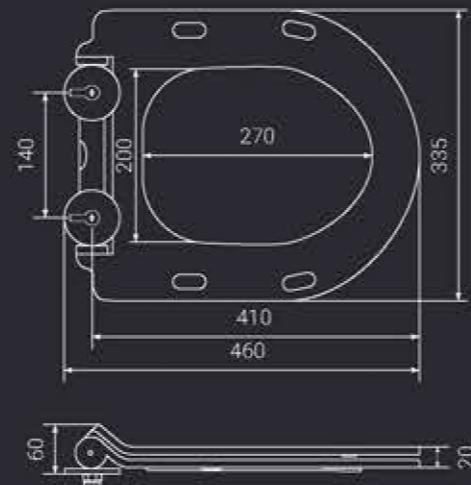

**Santo A005**  
TECHNICAL DRAWING

- Soft Close
- Antibacterial 100% Germ Free
- Unscratchable

**Fusion A006**  
TECHNICAL DRAWING