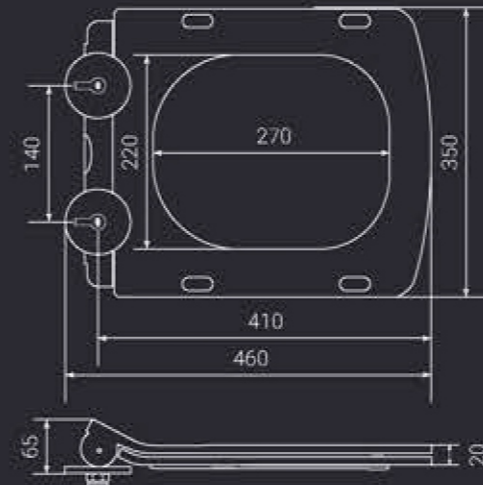

**Santo A005**  
TECHNICAL DRAWING

- Soft Close
- Antibacterial 100% Germ Free
- Unscratchable

**Fusion A006**  
TECHNICAL DRAWING