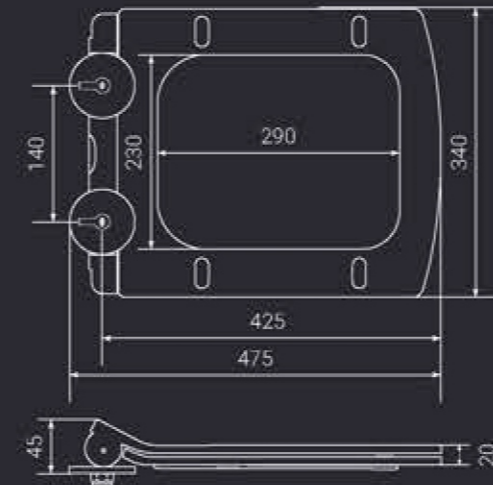

**Duroc A003**  
TECHNICAL DRAWING

**Aqua A004**  
TECHNICAL DRAWING

- Soft Close
- Antibacterial 100% Germ Free
- Unscratchable