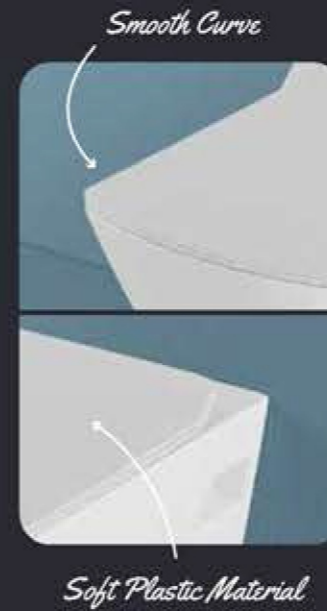

Fusion

A006 UF-Toilet Seat Cover