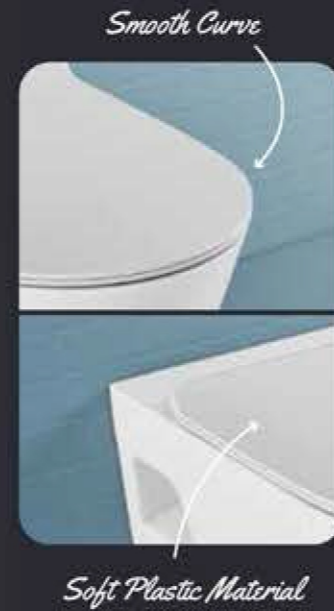

Santo

A005 UF-Toilet Seat Cover